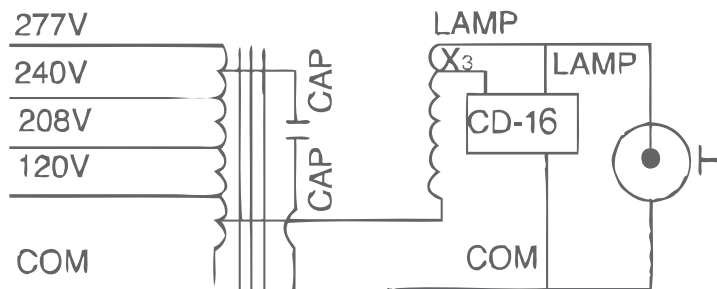

DABMAR
LIGHTING

DABMAR LIGHTING INCORPORATED

320 Graves Ave . Oxnard, CA 93030 . 805.604.9090 . f: 805.604.9050 . www.dabmar.com