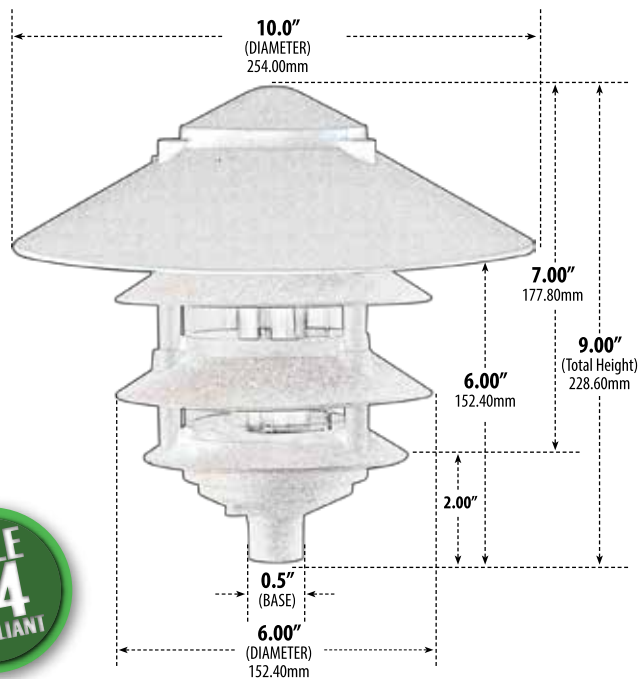

# D5400

## FOUR-TIER PAGODA LIGHT PATH, WALKWAY AND AREA LIGHTING

- **Material:** Powder Coated Cast Aluminum
- **Lens:** Clear, Heat Resistant, Tempered Glass

MODEL NUMBER	TOP DIA.	BOTTOM DIA.	LAMP TYPE	ILLUMINANT TYPE	WATTS (W)	VOLTS (V)	LAMP(S) INCLUDED?
D5400	10"	3"	A-Type	INCANDESCENT	40	120	NO
D5400-LED6	10"	3"	A19-LED	FILAMENT LED	6	120	YES
D5401	10"	3"	PL7	FLUORESCENT	7	120	YES
D5404	10"	3"	Tubular G24 2P	100 LEDs	12	120-277	YES
D5410	10"	1/2"	A-Type	INCANDESCENT	40	120	NO
D5410-LED6	10"	1/2"	A19-LED	FILAMENT LED	6	120	YES
D5411	10"	1/2"	PL7	FLUORESCENT	7	120	YES
D5414	10"	1/2"	Tubular G24 2P	100 LEDs	12	120-277	YES

- 1/2" NPT or 3" Base
- Riser Not Included
- Replacement Glass Lens: P-GLS-D5100 (sold separately)
- Available Finish: Black, Bronze, Green, Verde Green
- ETL Approved

Overall Dimensions: 9.00"H x 10.00"W x 10.00"D

Weight: 2.20 lbs  
Approximate Wire Length: 6.00"

Pagoda Head Only  
(No Stem or Ground Spike Included)

**DABMAR**  
LIGHTING

DABMAR LIGHTING INCORPORATED

320 Graves Ave . Oxnard, CA 93030 . 805.604.9090 . f: 805.604.9050 . www.dabmar.com