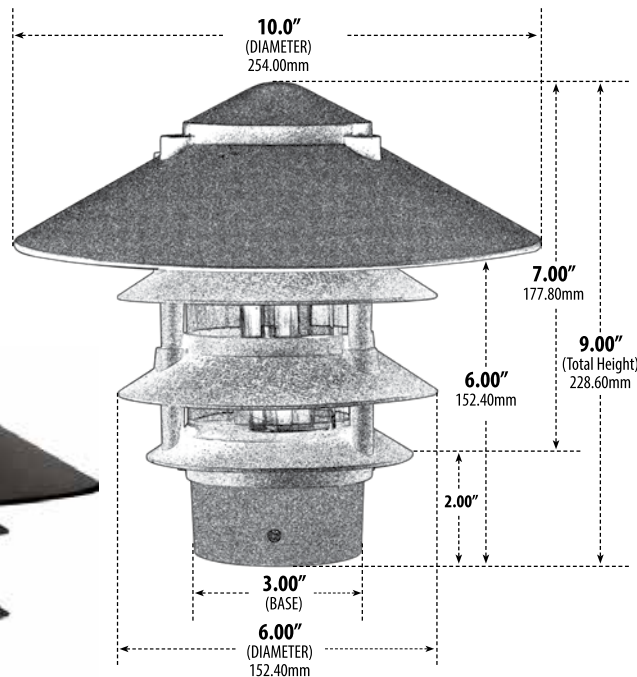

# D5400

## FOUR-TIER PAGODA LIGHT PATH, WALKWAY AND AREA LIGHTING

- **Material:** Powder Coated Cast Aluminum
- **Lens:** Clear, Heat Resistant, Tempered Glass

MODEL NUMBER	TOP DIA.	BOTTOM DIA.	LAMP TYPE	ILLUMINANT TYPE	WATTS (W)	VOLTS (V)	LAMP(S) INCLUDED?
D5400	10"	3"	A-Type	INCANDESCENT	40	120	NO
D5400-LED6	10"	3"	A19-LED	FILAMENT LED	6	120	YES
D5401	10"	3"	PL7	FLUORESCENT	7	120	YES
D5404	10"	3"	Tubular G24 2P	100 LEDs	12	120-277	YES
D5410	10"	1/2"	A-Type	INCANDESCENT	40	120	NO
D5410-LED6	10"	1/2"	A19-LED	FILAMENT LED	6	120	YES
D5411	10"	1/2"	PL7	FLUORESCENT	7	120	YES
D5414	10"	1/2"	Tubular G24 2P	100 LEDs	12	120-277	YES

- 1/2" NPT or 3" Base
- Riser Not Included
- Replacement Glass Lens: P-GLS-D5100 (sold separately)
- Available Finish: Black, Bronze, Green, Verde Green
- ETL Approved

Overall Dimensions: 9.00"H x 10.00"W x 10.00"D

Weight: 2.20 lbs  
Approximate Wire Length: 6.00"

Pagoda Head Only  
(No Stem or Ground Spike Included)

**DABMAR**  
LIGHTING

DABMAR LIGHTING INCORPORATED

320 Graves Ave . Oxnard, CA 93030 . 805.604.9090 . f: 805.604.9050 . www.dabmar.com