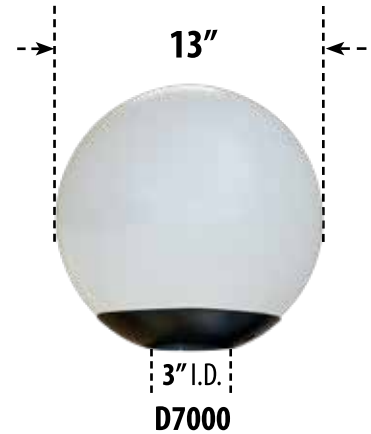

D7000

POST TOP FIXTURE

D7000

POST TOP FIXTURES

- ▶ **Base Material:** Powder Coated Cast Aluminum
- ▶ **Globe:** Polyethylene
- ▶ **Available Base Finish:** Black, White, Verde Green
- ▶ **ETL Approved**

MODEL NUMBER	LAMP TYPE	ILLUMINANT TYPE	WATTS (W)	VOLTS (V)	DIAMETER	LAMP(S) INCLUDED?
D7000**	A-Type	Incandescent	60	120	13"	NO
D7100	PL13	Fluorescent	13	120	13"	YES
D7113	S13-GU24	Fluorescent	13	120	13"	YES
D7126	S26-GU24	Fluorescent	26	120	13"	YES
D7016**	A-Type	Incandescent	150	120	16"	NO
D7114	S13-GU24	Fluorescent	13	120	16"	YES
D7127	S26-GU24	Fluorescent	26	120	16"	YES
D7018**	A-Type	Incandescent	150	120	18"	NO
D7115	S13-GU24	Fluorescent	13	120	18"	YES
D7128	S26-GU24	Fluorescent	26	120	18"	YES
D7200	PL13	Fluorescent	2 x 13	120	13"	YES
D7248	CFL	Fluorescent	50	120	16"	YES
D7249	CFL	Fluorescent	50	120	18"	YES
D7335	HID	HPS	35	120	16"	YES
D7336	HID	HPS	35	120	18"	YES
D7340	HID	MH	35	120	16"	YES
D7341	HID	MH	35	120	18"	YES
D7350	HID	HPS	50	120	16"	YES
D7350-MH	HID	MH	50	120	16"	YES
D7351	HID	HPS	50	120	18"	YES
D7351-MH	HID	MH	50	120	18"	YES
D7370	HID	HPS	70	120	16"	YES
D7370-MH	HID	MH	70	120	18"	YES
D7371	HID	HPS	70	120	18"	YES
D7400	HID	HPS	100	120	18"	YES
D7450	HID	HPS	150	120	18"	YES

**AVAILABLE IN 16W LED Add -LED16 to Model Number

**AVAILABLE IN 30W LED Add -LED30 to Model Number

Replacement Globe:
P-GLB-65 (sold separately)

Replacement Globe:
P-GLB-63 (sold separately)

Replacement Globe:
P-GLB-62 (sold separately)