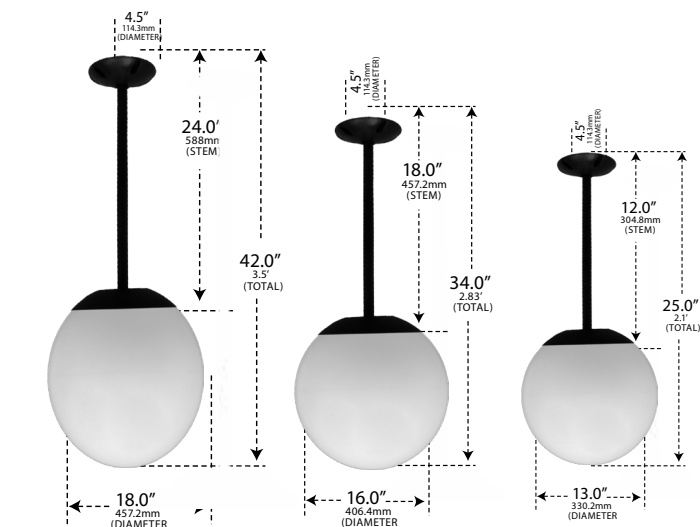

# D7501-12

## DROP DOWN GLOBE CEILING FIXTURE

- ▶ **Base Material:** Powder Coated Cast Aluminum
- ▶ **Globe:** White, Heat Resistant, Polyethylene Globe
- ▶ **Available Base Finish:** Black, Verde Green, White
- ▶ **Available Stem Lengths:** 12", 18", 24" (Please Specify When Ordering)
- ▶ **ETL Approved**

Model Number	Illuminant Type	Base Type	Wattage (W)	Volatage (V)	Color Temp.	Lamp(s) Included	Stem Length (Inches)
D7501-12	Incandescent	E26	60W (MAX)	120V	N/A	No	12"
D7501-12-L12-RGBW	LED	E26	12W	86V-265V	RGBW	Yes	12"
D7501-12-L18-30K	LED	E26	18W	120V-277V	30K	Yes	12"
D7501-12-L18-65K	LED	E26	18W	120V-277V	65K	Yes	12"
D7501-12-L20-30K	LED	G24	20W	120V-277V	30K	Yes	12"
D7501-12-L20-50K	LED	G24	20W	120V-277V	50K	Yes	12"
D7501-18	Incandescent	E26	60W (MAX)	120V	N/A	No	18"
D7501-18-L12-RGBW	LED	E26	12W	86V-265V	RGBW	Yes	18"
D7501-18-L18-30K	LED	E26	18W	120V-277V	30K	Yes	18"
D7501-18-L18-65K	LED	E26	18W	120V-277V	65K	Yes	18"
D7501-18-L20-30K	LED	G24	20W	120V-277V	30K	Yes	18"
D7501-18-L20-50K	LED	G24	20W	120V-277V	50K	Yes	18"
D7501-24	Incandescent	E26	60W (MAX)	120V	N/A	No	24"
D7501-24-L12-RGBW	LED	E26	12W	86V-265V	RGBW	Yes	24"
D7501-24-L18-30K	LED	E26	18W	120V-277V	30K	Yes	24"
D7501-24-L18-65K	LED	E26	18W	120V-277V	65K	Yes	24"
D7501-24-L20-30K	LED	G24	20W	120V-277V	30K	Yes	24"
D7501-24-L20-50K	LED	G24	20W	120V-277V	50K	Yes	24"

Overall Dimensions:  
See specs above

Weight (Globe): 13": 2.30 lbs, 16": 3.04 lbs, 18": 4.28 lbs  
 Weight (Stem w/Cover): 12" - .38 lbs, 18" - .52 lbs, 24" - .60 lbs  
 Box Dimensions: n/a

DABMAR LIGHTING INCORPORATED