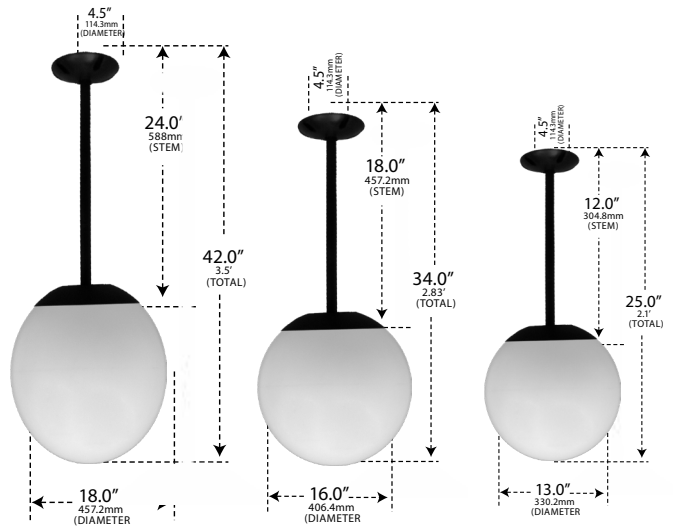

D7502-12

DROP DOWN GLOBE CEILING FIXTURE

- ▶ **Base Material:** Powder Coated Cast Aluminum
- ▶ **Globe:** White, Heat Resistant, Polyethylene Globe
- ▶ **Available Base Finish:** Black, Verde Green, White
- ▶ **Available Stem Lengths:** 12", 18", 24" (Please Specify When Ordering)
- ▶ **ETL Approved**

Model Number	Illuminant Type	Base Type	Wattage (W)	Volatage (V)	Color Temp.	Lamp(s) Included	Stem Length (Inches)
D7502-12	Incandescent	E26	60W (MAX)	120V	N/A	No	12"
D7502-12-L12-RGBW	LED	E26	12W	86V-265V	RGBW	Yes	12"
D7502-12-L18-30K	LED	E26	18W	120V-277V	30K	Yes	12"
D7502-12-L18-65K	LED	E26	18W	120V-277V	65K	Yes	12"
D7502-12-L20-30K	LED	G24	20W	120V-277V	30K	Yes	12"
D7502-12-L20-50K	LED	G24	20W	120V-277V	50K	Yes	12"
D7502-18	Incandescent	E26	60W (MAX)	120V	N/A	No	18"
D7502-18-L12-RGBW	LED	E26	12W	86V-265V	RGBW	Yes	18"
D7502-18-L18-30K	LED	E26	18W	120V-277V	30K	Yes	18"
D7502-18-L18-65K	LED	E26	18W	120V-277V	65K	Yes	18"
D7502-18-L20-30K	LED	G24	20W	120V-277V	30K	Yes	18"
D7502-18-L20-50K	LED	G24	20W	120V-277V	50K	Yes	18"
D7502-24	Incandescent	E26	60W (MAX)	120V	N/A	No	24"
D7502-24-L12-RGBW	LED	E26	12W	86V-265V	RGBW	Yes	24"
D7502-24-L18-30K	LED	E26	18W	120V-277V	30K	Yes	24"
D7502-24-L18-65K	LED	E26	18W	120V-277V	65K	Yes	24"
D7502-24-L20-30K	LED	G24	20W	120V-277V	30K	Yes	24"
D7502-24-L20-50K	LED	G24	20W	120V-277V	50K	Yes	24"

Overall Dimensions:
See specs above

Weight (Globe): 13": 2.30 lbs, 16": 3.04 lbs, 18": 4.28 lbs
 Weight (Stem w/Cover): 12" - .38 lbs, 18" - .52 lbs, 24" - .60 lbs
 Box Dimensions: n/a

DABMAR LIGHTING INCORPORATED