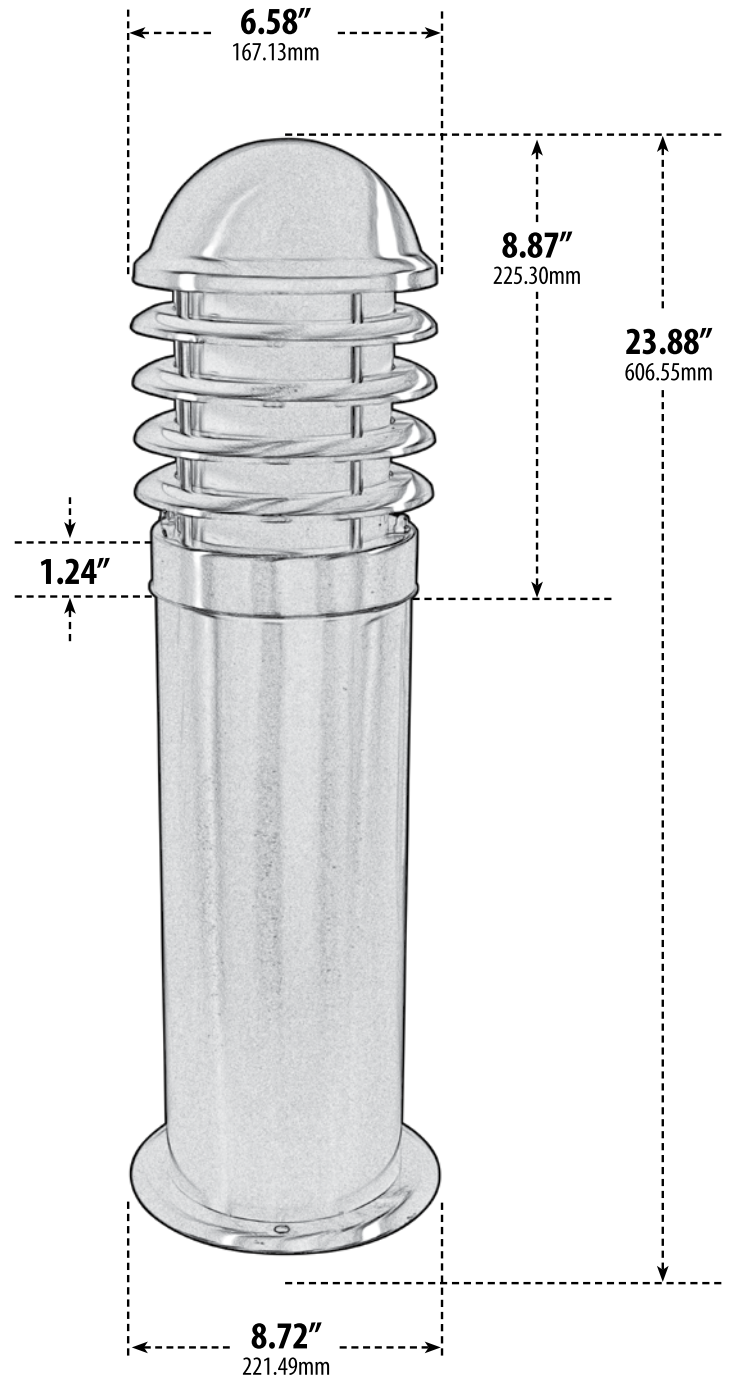

D790-SS316

PATH, WALKWAY, DRIVEWAY and ENTRANCE AREA BOLLARD

- ▶ **Material:** Stainless Steel 316
- ▶ **Lens:** White, Heat Resistant, Polycarbonate Lens
- ▶ **Available Finish:** Stainless Steel
- ▶ **ETL Approved**

DABMAR
L I G H T I N G

DABMAR LIGHTING INCORPORATED

320 Graves Ave . Oxnard, CA 93030 . 805.604.9090 . f: 805.604.9050 . www.dabmar.com

BASE PATTERN

TEMPLATE PATTERN

BOLT

MODEL NUMBER	LAMP TYPE	ILLUMINANT TYPE	WATTS (W)	VOLTS (V)	LAMP(S) INCLUDED?
D790-SS316	A-Type	Incandescent	60	120	NO
D790-LED112-SS316	Tubular G24 2P	112 LEDs	20	120-277	YES
D791-SS316	S13-GU24	Fluorescent	13	120	YES
D792-SS316	S26-GU24	Fluorescent	26	120	YES
D793-SS316	HID	HPS	35	120	YES
D794-SS316	HID	HPS	50	120	YES
D794-SS316-MT	HID	HPS	50	MT	YES
D795-SS316	HID	MH	35	120	YES
D796-SS316	HID	MH	50	120	YES
D796-SS316-MT	HID	MH	50	MT	YES

Overall Dimensions:
8.72"W x 23.88"H x 8.72"D

Maximum Height: 23.88"
Width: 8.72"
Maximum Depth: 8.72"

Weight: 6.8 lbs
Box Dimensions: 7.75"W x 25.25"H x 7.75"D

Replacement Polycarbonate Lens: P-LENS-D700 (sold separately)

LED included will be 50K unless otherwise specified to 30K