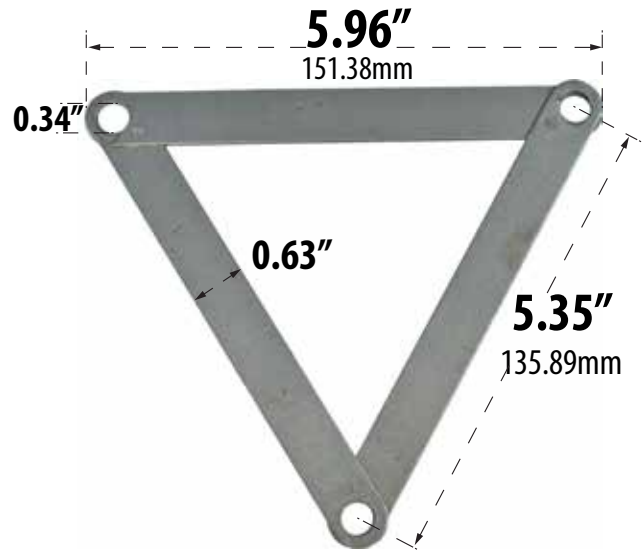

D790-SS316

PATH, WALKWAY, DRIVEWAY and ENTRANCE AREA BOLLARD

- ▶ **Material:** Stainless Steel 316
- ▶ **Lens:** White, Heat Resistant, Polycarbonate Lens
- ▶ **Available Finish:** Stainless Steel
- ▶ **ETL Approved**

DABMAR
L I G H T I N G

DABMAR LIGHTING INCORPORATED

320 Graves Ave . Oxnard, CA 93030 . 805.604.9090 . f: 805.604.9050 . www.dabmar.com

BASE PATTERN

TEMPLATE PATTERN

BOLT

MODEL NUMBER	LAMP TYPE	ILLUMINANT TYPE	WATTS (W)	VOLTS (V)	LAMP(S) INCLUDED?
D790-SS316	A-Type	Incandescent	60	120	NO
D790-LED112-SS316	Tubular G24 2P	112 LEDs	20	120-277	YES
D791-SS316	S13-GU24	Fluorescent	13	120	YES
D792-SS316	S26-GU24	Fluorescent	26	120	YES
D793-SS316	HID	HPS	35	120	YES
D794-SS316	HID	HPS	50	120	YES
D794-SS316-MT	HID	HPS	50	MT	YES
D795-SS316	HID	MH	35	120	YES
D796-SS316	HID	MH	50	120	YES
D796-SS316-MT	HID	MH	50	MT	YES

Overall Dimensions:
8.72"W x 23.88"H x 8.72"D

Maximum Height: 23.88"
Width: 8.72"
Maximum Depth: 8.72"

Weight: 6.8 lbs
Box Dimensions: 7.75"W x 25.25"H x 7.75"D

Replacement Polycarbonate Lens: P-LENS-D700 (sold separately)