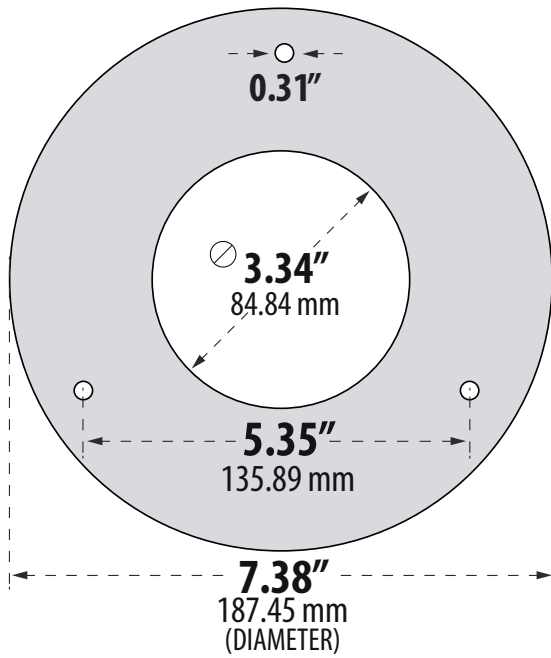

D790-SS316

PATH, WALKWAY, DRIVEWAY and ENTRANCE AREA BOLLARD

- ▶ **Material:** Stainless Steel 316
- ▶ **Lens:** White, Heat Resistant, Polycarbonate Lens
- ▶ **Available Finish:** Stainless Steel
- ▶ **ETL Approved**

DABMAR
L I G H T I N G

DABMAR LIGHTING INCORPORATED

320 Graves Ave . Oxnard, CA 93030 . 805.604.9090 . f: 805.604.9050 . www.dabmar.com

BASE PATTERN

TEMPLATE PATTERN

BOLT

MODEL NUMBER	LAMP TYPE	ILLUMINANT TYPE	WATTS (W)	VOLTS (V)	LAMP(S) INCLUDED?
D790-SS316	A-Type	Incandescent	60	120	NO
D790-LED112-SS316	Tubular G24 2P	112 LEDs	20	120-277	YES
D791-SS316	S13-GU24	Fluorescent	13	120	YES
D792-SS316	S26-GU24	Fluorescent	26	120	YES
D793-SS316	HID	HPS	35	120	YES
D794-SS316	HID	HPS	50	120	YES
D794-SS316-MT	HID	HPS	50	MT	YES
D795-SS316	HID	MH	35	120	YES
D796-SS316	HID	MH	50	120	YES
D796-SS316-MT	HID	MH	50	MT	YES

Overall Dimensions:
8.72"W x 23.88"H x 8.72"D

Maximum Height: 23.88"
Width: 8.72"
Maximum Depth: 8.72"

Weight: 6.8 lbs
Box Dimensions: 7.75"W x 25.25"H x 7.75"D

Replacement Polycarbonate Lens: P-LENS-D700 (sold separately)

LED included will be 50K unless otherwise specified to 30K