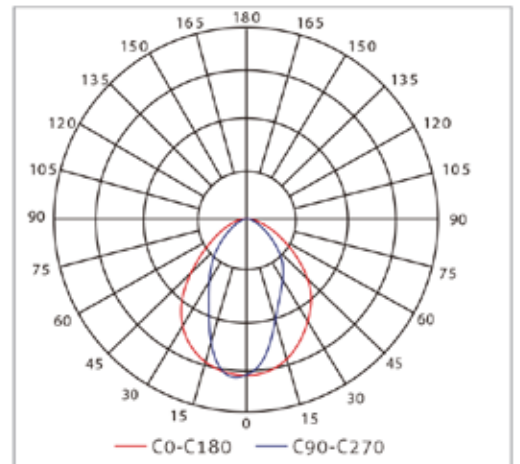

DF-LED5730

LED SLIM FLOOD LIGHT

- ▶ **Material:** Powder Coated Cast Aluminum
- ▶ **Lens:** Clear, Heat Resistant, Polycarbonate
- ▶ **Lamp:** SMD LED
- ▶ **Lamp Color:** White
- ▶ **Color Temperature:** 5000K
- ▶ **Lumens:** 3200Lm

MODEL NUMBER	LAMP TYPE	ILLUMINANT TYPE	WATTS (W)	VOLTS (V)	LAMP(S) INCLUDED?
DF-LED5730	LED SMD	LED	30	120-277	YES

- ▶ **1/2" NPS Threaded Locking Swivel Arm**
- ▶ **Available Color:** Bronze
- ▶ **UL Listed and DLC Approved**

Overall Dimensions:
8.44"H x 6.88"W x 1.69"D

Weight: 2.93 lbs
Approximate Wire Length: 2.75"
Box Dimensions:
8.63"L x 2.63"W x 8.63"H

PHOTOMETRIC BEAMANGLE (H-V) 100°-60°

DABMAR
LIGHTING

DABMAR LIGHTING INCORPORATED