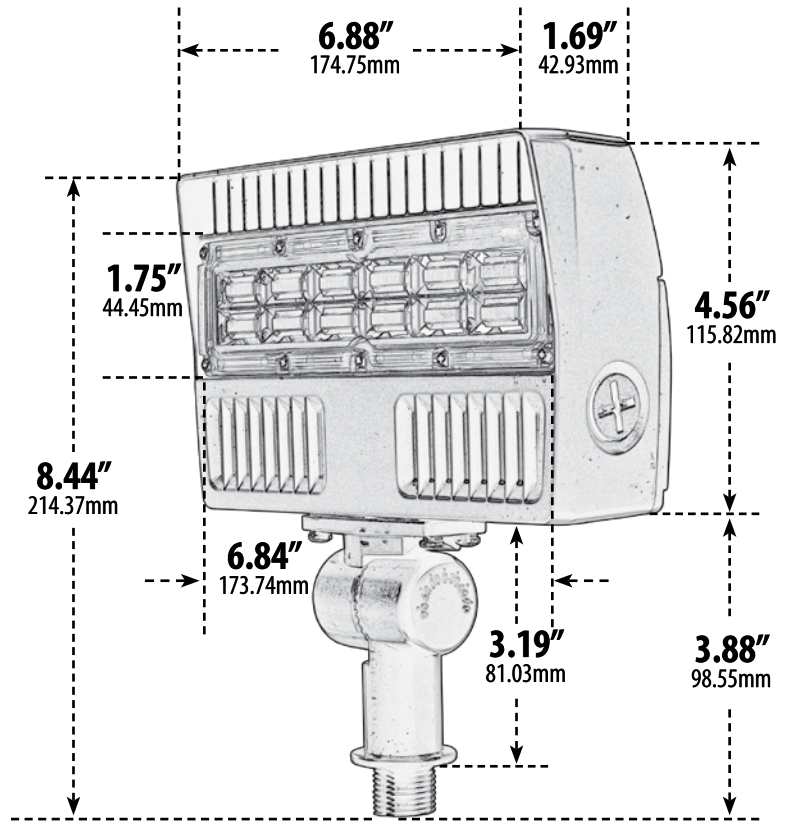

DF-LED5730

LED SLIM FLOOD LIGHT

- ▶ **Material:** Powder Coated Cast Aluminum
- ▶ **Lens:** Clear, Heat Resistant, Polycarbonate
- ▶ **Lamp:** SMD LED
- ▶ **Lamp Color:** White
- ▶ **Color Temperature:** 5000K
- ▶ **Lumens:** 3200Lm

MODEL NUMBER	LAMP TYPE	ILLUMINANT TYPE	WATTS (W)	VOLTS (V)	LAMP(S) INCLUDED?
DF-LED5730	LED SMD	LED	30	120-277	YES

- ▶ **1/2" NPS Threaded Locking Swivel Arm**
- ▶ **Available Color:** Bronze
- ▶ **UL Listed and DLC Approved**

Overall Dimensions:
8.44"H x 6.88"W x 1.69"D

Weight: 2.93 lbs
Approximate Wire Length: 2.75"
Box Dimensions:
8.63"L x 2.63"W x 8.63"H

PHOTOMETRIC BEAMANGLE (H-V) 100°-60°

DABMAR
LIGHTING

DABMAR LIGHTING INCORPORATED