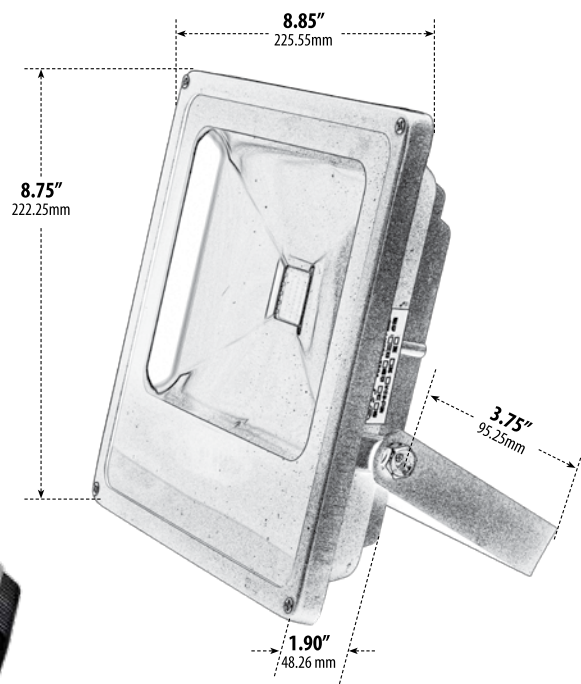

DF-LED5962

SLIM LED FLOOD LIGHT

SIDEVIEW

Swivel option available

P-ARM-DF1
(sold separately)

- ▶ **Material:** Powder Coated Cast Aluminum
- ▶ **Lens:** Clear, Heat Resistant, Tempered Glass
- ▶ **Lamp:** Led Chip
- ▶ **Lamp Color:** White
- ▶ **Color Temperature:** 6500K
- ▶ **Lumens:** 2100Lm

MODEL NUMBER	LAMP TYPE	ILLUMINANT TYPE	WATTS (W)	VOLTS (V)	LAMP(S) INCLUDED?
DF-LED5962	LED CHIP	LED	30	85-265	YES

- ▶ **Adjustable U-Shaped Bracket**
- ▶ **Available Color:** Black, Verde Green
- ▶ **ETL Approval Pending**

Overall Dimensions:
8.88"H x 8.75"W x 5.23"D

Weight: 3.00 lbs
Approximate Wire Length: 15.50"
Box Dimensions:
9.13"L x 2.38"W x 9.75"H

DABMAR
LIGHTING

DABMAR LIGHTING INCORPORATED

320 Graves Ave . Oxnard, CA 93030 . 805.604.9090 . f: 805.604.9050 . www.dabmar.com