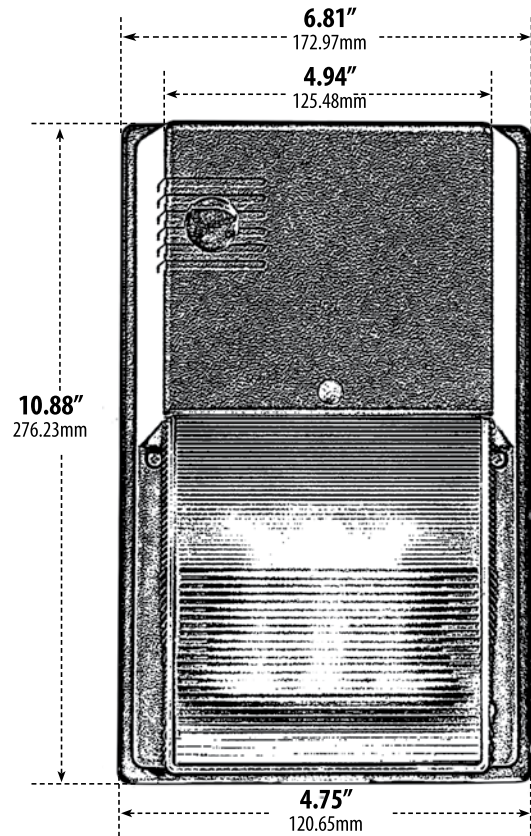

DF-LED6722

SURFACE MOUNTED WALL FIXTURE

- ▶ **Material:** Polycarbonate
- ▶ **Lens:** Clear, Ribbed, Heat Resistant, Polycarbonate Lens
- ▶ **Available Finish:** Bronze
- ▶ **UL Listed**

MODEL NUMBER	LAMP TYPE	ILLUMINANT TYPE	WATTS (W)	VOLTS (V)	LAMP(S) INCLUDED?
DF-LED6722	LED	LED Board	30	100-277	YES

Color Temperature: 5000K

Lumens: 2400

Beam Angle: 120°

Overall Dimensions:

10.88"H x 6.81"W x 5.25"D

Weight: 3.6 lbs

Approximate Wire Length: 9"

Box Dimensions: 5.88"H x 11.50"W x 7.50"D