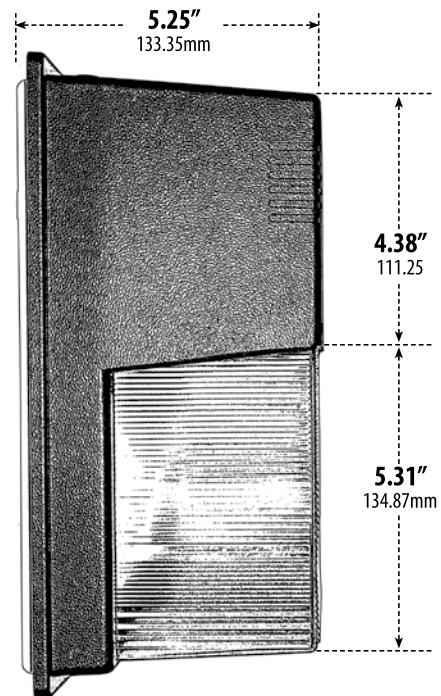

DF-LED6722

SURFACE MOUNTED WALL FIXTURE

- ▶ **Material:** Polycarbonate
- ▶ **Lens:** Clear, Ribbed, Heat Resistant, Polycarbonate Lens
- ▶ **Available Finish:** Bronze
- ▶ **UL Listed**

MODEL NUMBER	LAMP TYPE	ILLUMINANT TYPE	WATTS (W)	VOLTS (V)	LAMP(S) INCLUDED?
DF-LED6722	LED	LED Board	30	100-277	YES

Color Temperature: 5000K

Lumens: 2400

Beam Angle: 120°

Overall Dimensions:

10.88"H x 6.81"W x 5.25"D

Weight: 3.6 lbs

Approximate Wire Length: 9"

Box Dimensions: 5.88"H x 11.50"W x 7.50"D