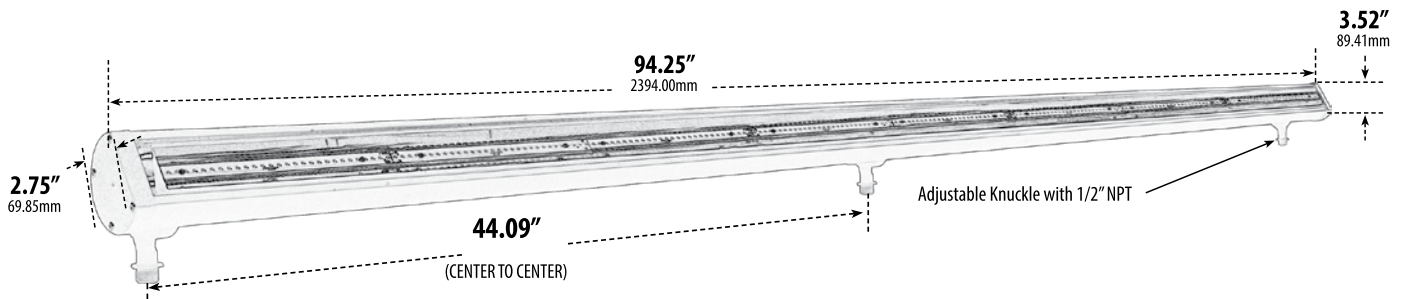

DF-LED9408

LED LINEAR FLOOD & SIGN LIGHT

DF-LED9408

MODEL NUMBER	LAMP TYPE	ILLUMINANT TYPE	WATTS (W)	VOLTS (V)	LAMP(S) INCLUDED?
DF-LED9408	LED BOARD	224 LEDS	72	120	YES

Overall Dimensions:
3.52"H x 94.25"W x 2.75"D

Weight: 18.1 lbs
Box Dimensions: 0.00"H x 0.00"W x 0.00"D

- ▶ **Material:** Powder Coated Cast Aluminum
- ▶ **Lens:** Clear, Heat Resistant, Tempered Glass
- ▶ **Lamp:** Integral LED Circuit Board
- ▶ **Color Temperature:** 2700K or 5000K
- ▶ **Lumens:** 6768Lm
- ▶ **Available Finish:** Black, Bronze, White, Verde Green
- ▶ **Adjustable Knuckles with 1/2" NPT**
- ▶ **Ground Mounting Spikes:** LV-S6 (sold separately)
- ▶ **Lamp Life:** 50,000 Hours
- ▶ **UL Listed**
- ▶ **Operating Temperature:** -4 to 122 degrees