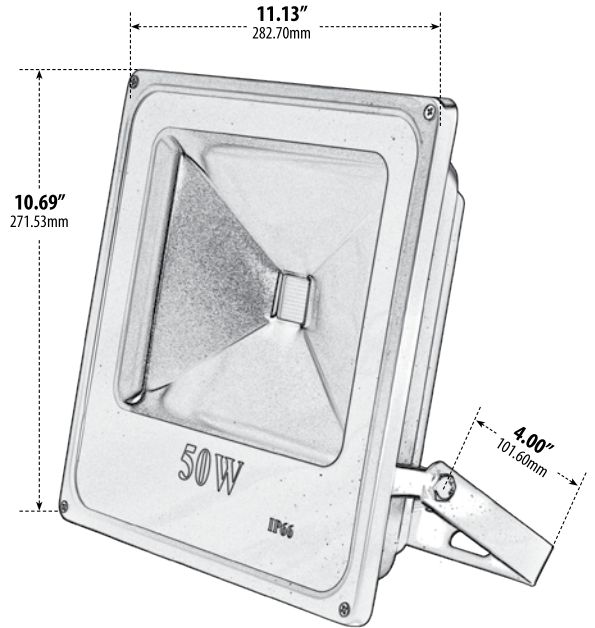

DF5963-LB50-65K

SLIM LED FLOOD LIGHT

SIDEVIEW

Swivel option available →

- ▶ **Material:** Powder Coated Cast Aluminum
- ▶ **Lens:** Clear, Heat Resistant, Tempered Glass
- ▶ **Lamp:** Led COB
- ▶ **Lamp Color:** White
- ▶ **Color Temperature:** 6500K
- ▶ **Lumens:** 3500Lm

Model Number	Illuminant Type	Base Type	Wattage (W)	Volatage (V)	Color Temp.	Lamp(s) Included
DF5963-LB50-65K	LED	LED Board	50W	85V-265V	65K	Yes

- ▶ **Adjustable U-Shaped Bracket**
- ▶ **Available Color:** Black, Verde Green
- ▶ **ETL Approval Pending**

Overall Dimensions:
10.69"H x 11.13"W x 6.00"D

Weight: 4.47 lbs
Approximate Wire Length: 12.00"
Box Dimensions:
12.63"L x 2.88"W x 11.31"H

P-ARM-DF1
(sold separately)

DABMAR
LIGHTING

DABMAR LIGHTING INCORPORATED