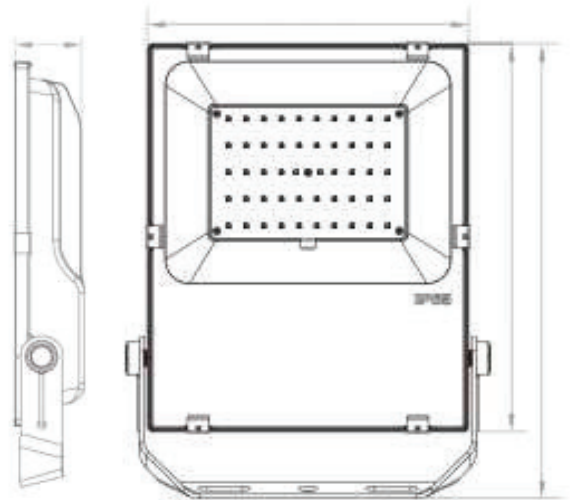

DF5964-LB50-RGBW

SLIM RGBW LED FLOOD LIGHT

- ▶ **Material:** Powder Coated Cast Aluminum
- ▶ **Lens:** Clear, Heat Resistant, Tempered Glass
- ▶ **Lamp:** Led Chip, Multi-Color w/Controller
- ▶ **Color Temperature:** RGB 2700K 6500K CCT LED

Overall Dimensions:
8.66"W x 12.20"H x 1.87"D

Weight: 4.62 lbs
Approximate Wire Length: 15.50"
Box Dimensions:
10"W x 14"H x 2.28"D

- ▶ **Lumens:** 4200LM
- ▶ **Adjustable U-Shaped Bracket**
- ▶ **Available Color:** Black, Verde Green
- ▶ **ETL Approval Pending**