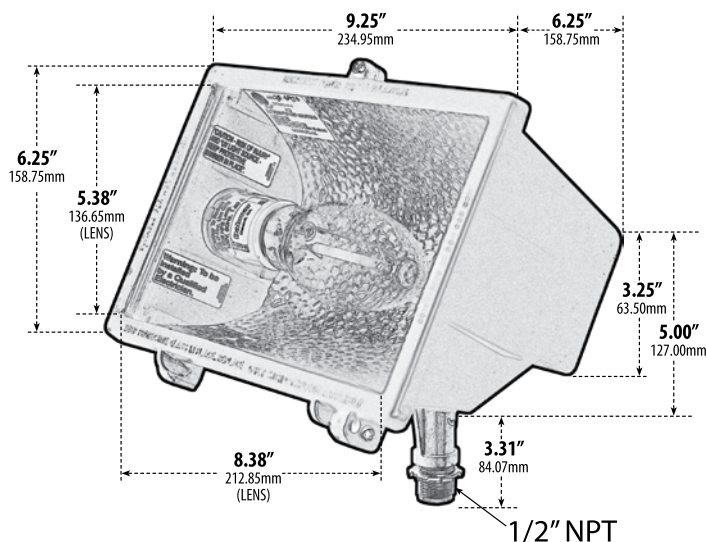

DF6435

MINI FLOOD FIXTURE

- ▶ **Material:** Powder Coated Cast Aluminum
- ▶ **Lens:** Clear, Heat Resistant, Tempered Glass Lens
- ▶ **Available Finish:** Bronze
- ▶ **ETL Approved**

MODEL NUMBER	LAMP TYPE	ILLUMINANT TYPE	WATTS (W)	VOLTS (V)	LAMP(S) INCLUDED?
DF6435	HID	HPS	35	120	YES
DF6450	HID	HPS	50	120	YES
DF6470	HID	HPS	70	120	YES
DF6500	HID	HPS	100	120	YES
DF6550	HID	HPS	150	120	YES
DF6560	HID	MH	50	120	YES
DF6570	HID	MH	70	120	YES

Replacement Glass Lens: P-GLS-DF6435 (sold separately)

Photo Control Option Available (sold separately)

Optional Spike Available: LV-S6-B (sold separately)

Overall Dimensions:
6.25"H x 9.25"W x 6.25"D

Weight: 7.2 lbs
Approximate Wire Length: 7.00"
Box Dimensions: 9.50"H x 7.00"W x 6.63"D