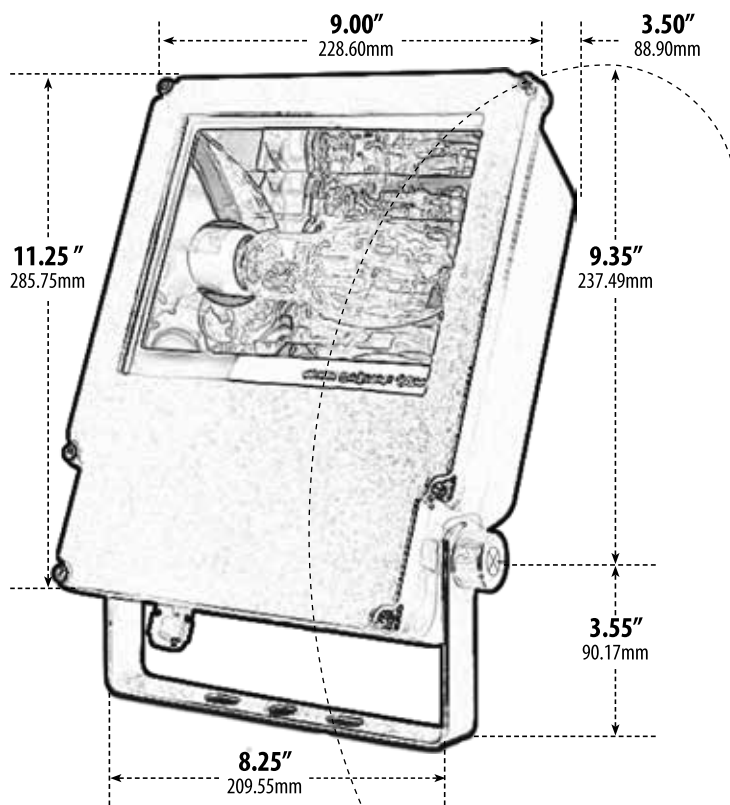

DF6580

MEDIUM HID FLOOD FIXTURE

- ▶ **Material:** Powder Coated Cast Aluminum
- ▶ **Lens:** Clear, Heat Resistant, Tempered Glass Lens
- ▶ **Available Finish:** Black, Bronze
- ▶ **ETL Approved**

Overall Dimensions:
12.90"H x 9.00"W x 3.50"D

Weight: 4.2 lbs
Approximate Wire Length: N/A
Box Dimensions: 4.50"H x 13.50"W x 9.50"D

MODEL NUMBER	LAMP TYPE	ILLUMINANT TYPE	WATTS (W)	VOLTS (V)	LAMP(S) INCLUDED?
DF6580	HID	HPS/MED	35	120	YES
DF6581	HID	HPS/MED	50	120	YES
DF6582	HID	HPS/MED	70	120	YES
DF6583	HID	HPS/MED	100	120	YES
DF6584	HID	MH/MED	35	120	YES
DF6585	HID	MH/MED	50	120-277	YES
DF6586	HID	MH/MED	70	120-277	YES