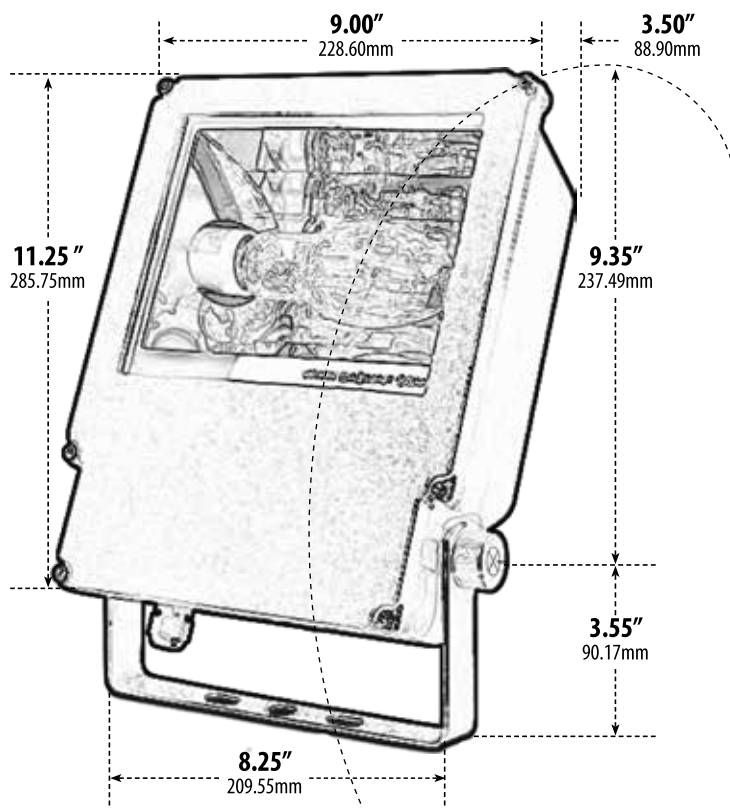

DF6580

MEDIUM HID FLOOD FIXTURE

- **Material:** Powder Coated Cast Aluminum
- **Lens:** Clear, Heat Resistant, Tempered Glass Lens
- **Available Finish:** Black, Bronze
- **ETL Approved**

Overall Dimensions:
12.90"H x 9.00"W x 3.50"D

Weight: 4.2 lbs
Approximate Wire Length: N/A
Box Dimensions: 4.50"H x 13.50"W x 9.50"D

MODEL NUMBER	LAMP TYPE	ILLUMINANT TYPE	WATTS (W)	VOLTS (V)	LAMP(S) INCLUDED?
DF6580	HID	HPS/MED	35	120	YES
DF6581	HID	HPS/MED	50	120	YES
DF6582	HID	HPS/MED	70	120	YES
DF6583	HID	HPS/MED	100	120	YES
DF6584	HID	MH/MED	35	120	YES
DF6585	HID	MH/MED	50	120-277	YES
DF6586	HID	MH/MED	70	120-277	YES