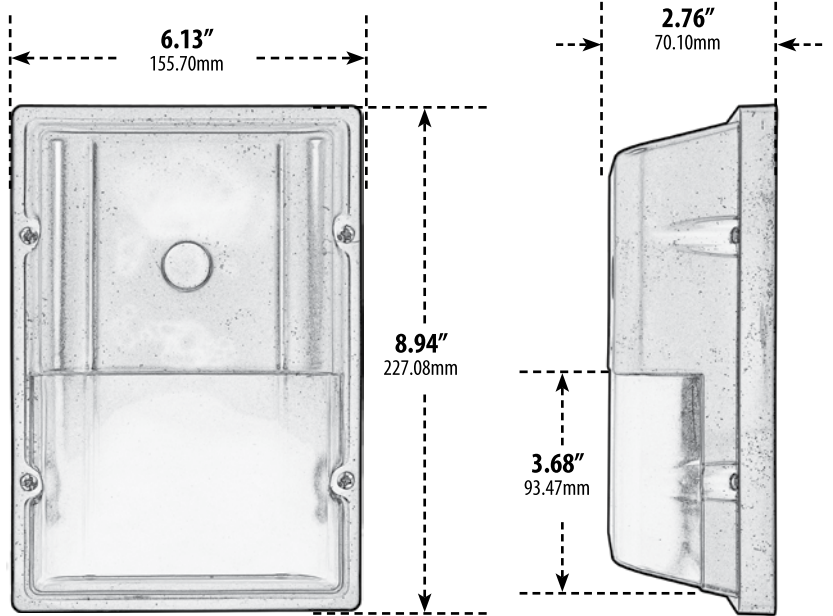

## SURFACE MOUNTED LED WALL FIXTURE

- **Material:** Polycarbonate (Body) Cast Aluminum (Back Plate)
- **Lens:** Clear, Heat Resistant, Polycarbonate Lens
- **Available Finish:** Bronze
- **ETL Approved**

MODEL NUMBER	LAMP TYPE	ILLUMINANT TYPE	WATTS (W)	VOLTS (V)	LAMP(S) INCLUDED?
DF6733	LED	LED COB	20	120-277	YES

- **Color Temperature:** 5000K
- **Lumens:** 1814
- **Replaces:** 70 - 100W HID
- **Energy Star**

Overall Dimensions:  
8.94"H x 6.13"W x 2.76"D

Weight: 1.15 lbs  
Approximate Wire Length: 0"  
Box Dimensions: 3.44"H x 9.13"W x 6.88"D

**DABMAR**  
LIGHTING

DABMAR LIGHTING INCORPORATED

2140 Eastman Ave . Oxnard, CA 93030 . 805.604.9090 . f: 805.604.9050 . www.dabmar.com