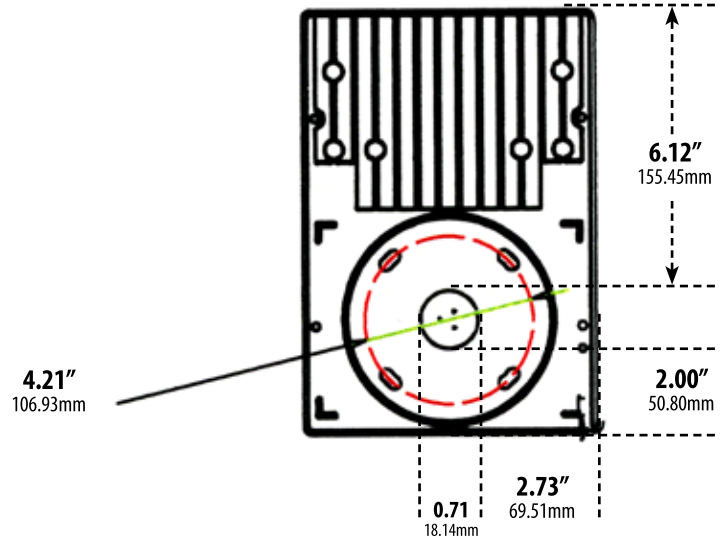

## SURFACE MOUNTED LED WALL FIXTURE

- **Material:** Polycarbonate (Body) Cast Aluminum (Back Plate)
- **Lens:** Clear, Heat Resistant, Polycarbonate Lens
- **Available Finish:** Bronze
- **ETL Approved**

Overall Dimensions:  
8.94"H x 6.13"W x 2.76"D

Weight: 1.15 lbs  
Approximate Wire Length: 0"  
Box Dimensions: 3.44"H x 9.13"W x 6.88"D

**DABMAR**  
LIGHTING

DABMAR LIGHTING INCORPORATED

2140 Eastman Ave . Oxnard, CA 93030 . 805.604.9090 . f: 805.604.9050 . www.dabmar.com