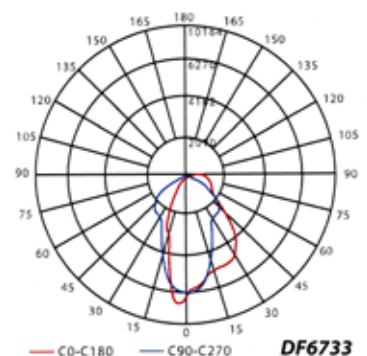

## SURFACE MOUNTED LED WALL FIXTURE

- **Material:** Polycarbonate (Body) Cast Aluminum (Back Plate)
- **Lens:** Clear, Heat Resistant, Polycarbonate Lens
- **Available Finish:** Bronze
- **ETL Approved**

MODEL NUMBER	LAMP TYPE	ILLUMINANT TYPE	WATTS (W)	VOLTS (V)	LAMP(S) INCLUDED?
DF6733	LED	LED COB	20	120-277	YES

- **Color Temperature:** 5000K
- **Lumens:** 1814
- **Replaces:** 70 - 100W HID
- **Energy Star**

Overall Dimensions:  
8.94"H x 6.13"W x 2.76"D

Weight: 1.15 lbs  
Approximate Wire Length: 0"  
Box Dimensions: 3.44"H x 9.13"W x 6.88"D

**DABMAR**  
LIGHTING

DABMAR LIGHTING INCORPORATED

2140 Eastman Ave . Oxnard, CA 93030 . 805.604.9090 . f: 805.604.9050 . www.dabmar.com