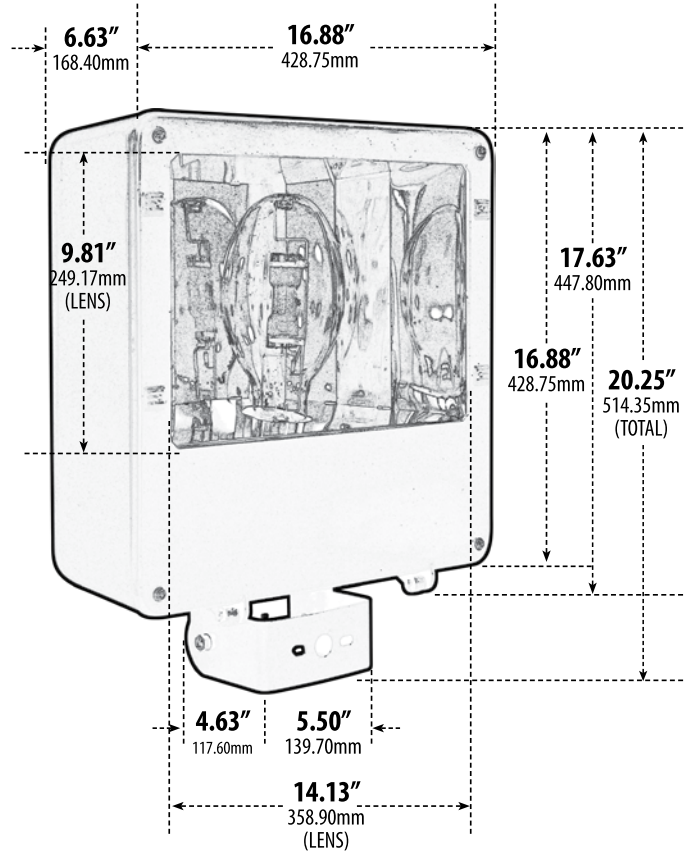

DF7525

LARGE WALL AND POST MOUNT FIXTURE

Overall Dimensions:
20.25"H x 14.13"W x 6.63"D

Maximum Height: 22.38"
Minimum Height: 20.25"
Width: 14.13"
Maximum Depth: 6.63"
Minimum Depth: 6.63"

Weight: 27.40 lbs
Approximate Wire Length: N/A
Box Dimensions: 17.50"H x 21.50"W x 8.00"D

- **Material:** Powder Coated Cast Aluminum
- **Lens:** Clear, Heat Resistant, Tempered Glass Lens
- **Available Finish:** Black, Bronze
- **ETL Approved**

MODEL NUMBER	LAMP TYPE	ILLUMINANT TYPE	WATTS (W)	VOLTS (V)	LAMP(S) INCLUDED?
DF7525-MT	HID	HPS	250	MT	YES
DF7540-MT	HID	HPS	400	MT	YES
DF7675-MT	HID	MH	175	MT	YES
DF7725-MT	HID	MH	250	MT	YES
DF7740-MT	HID	MH	400	MT	YES

Optional Slipfitter Required for Post Mount Applications (sold separately)

Photo Control Option Available (sold separately)

Fixture Guard Available: P-GRD-DF7525 (sold separately)

Lumens: 400W MH - 36,000Lm (lumens may vary)