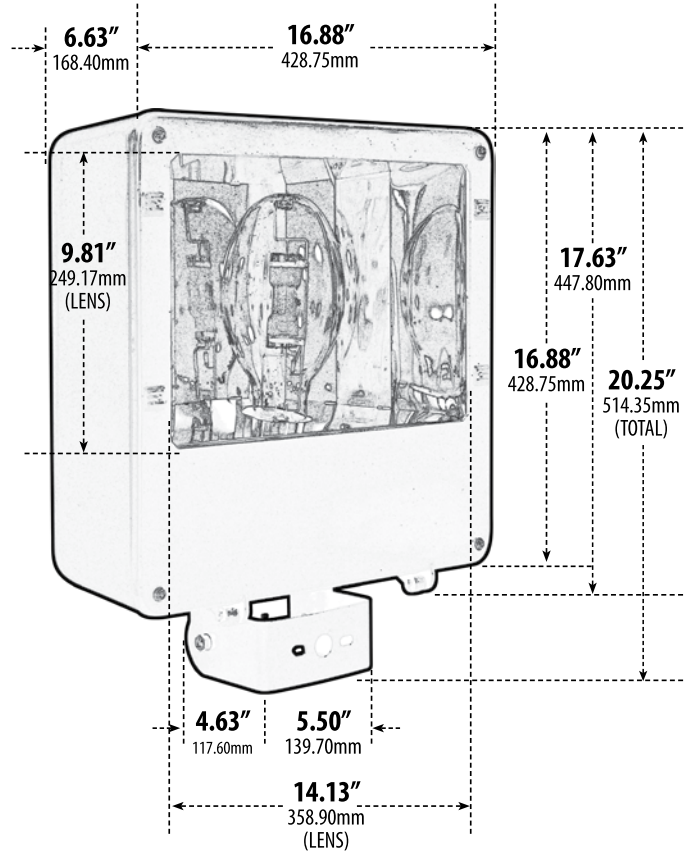

DF7525

LARGE WALL AND POST MOUNT FIXTURE

Overall Dimensions:
20.25"H x 14.13"W x 6.63"D

Maximum Height: 22.38"
Minimum Height: 20.25"
Width: 14.13"
Maximum Depth: 6.63"
Minimum Depth: 6.63"

Weight: 27.40 lbs
Approximate Wire Length: N/A
Box Dimensions: 17.50"H x 21.50"W x 8.00"D

- ▶ **Material:** Powder Coated Cast Aluminum
- ▶ **Lens:** Clear, Heat Resistant, Tempered Glass Lens
- ▶ **Available Finish:** Black, Bronze
- ▶ **ETL Approved**

MODEL NUMBER	LAMP TYPE	ILLUMINANT TYPE	WATTS (W)	VOLTS (V)	LAMP(S) INCLUDED?
DF7525-MT	HID	HPS	250	MT	YES
DF7540-MT	HID	HPS	400	MT	YES
DF7675-MT	HID	MH	175	MT	YES
DF7725-MT	HID	MH	250	MT	YES
DF7740-MT	HID	MH	400	MT	YES

Optional Slipfitter Required for Post Mount Applications (sold separately)

Photo Control Option Available (sold separately)

Fixture Guard Available: P-GRD-DF7525 (sold separately)

Lumens: 400W MH - 36,000Lm (lumens may vary)