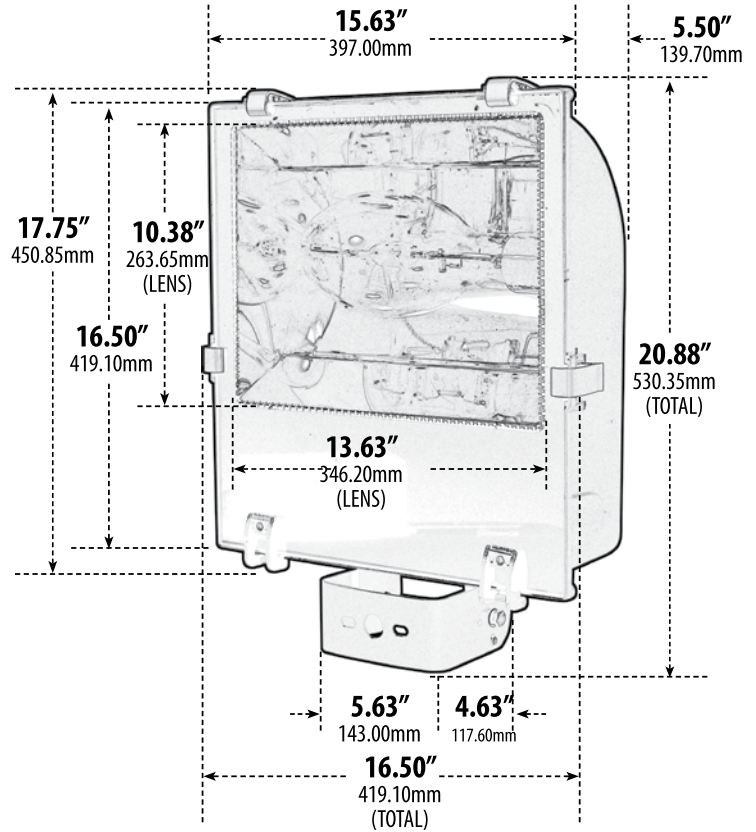

## LARGE FLOOD SIGN FIXTURE

Overall Dimensions:  
20.88"H x 15.63"W x 5.50"D

Maximum Height: 23.25"  
Minimum Height: 20.88"  
Width: 15.63"  
Maximum Depth: 5.50"  
Minimum Depth: 5.50"

Weight: 14.55 lbs  
Approximate Wire Length: N/A  
Box Dimensions: 21.00"H x 17.63"W x 6.00"D