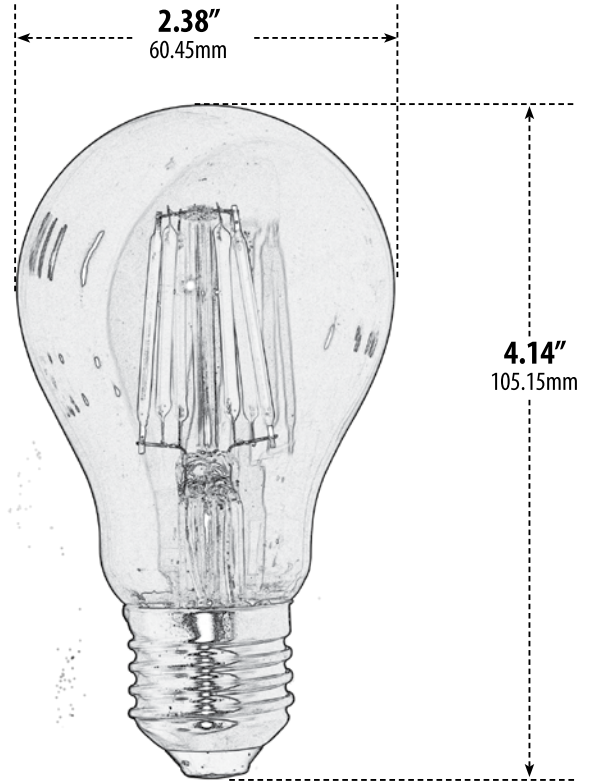

DL-A60-LED6W

LED LAMP

- ▶ **Base:** E26 Medium Base
- ▶ **Lamp:** 6W LED FILAMENT 30K & 60K 120V
- ▶ **Lamp Color:** White
- ▶ **Lamp Size:** 4.14"H x 2.38"W
- ▶ **Lumens:** 480 Lm

Overall Dimensions:
4.14"H x 2.38"W x 2.38"D
Weight: 1.5oz

Box Dimensions:
5.00"H x 2.63"W x 2.63"D

DABMAR
LIGHTING

DABMAR LIGHTING INCORPORATED

320 Graves Ave . Oxnard, CA 93030 . 805.604.9090 . f: 805.604.9050 . www.dabmar.com