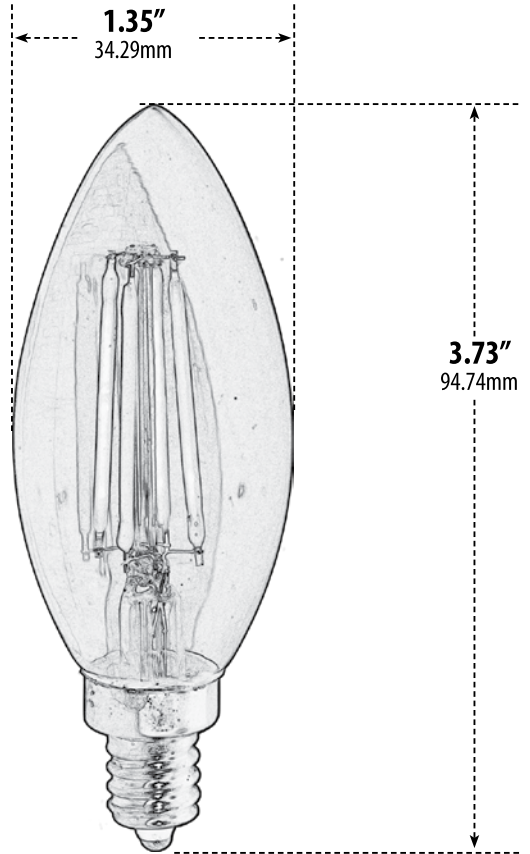

# DL-C35-LED4W

## LED LAMP

- ▶ **Base:** E12 Candelabra Base
- ▶ **Lamp:** 4W LED CERAMIC FILAMENT 30K & 60K 120V
- ▶ **Lamp Color:** White
- ▶ **Lamp Size:** 3.73"H x 1.35"W
- ▶ **Lumens:** 30K - 300Lm, 60K - 380Lm

Overall Dimensions:  
3.73"H x 1.35"W x 1.35"D  
Weight: .5oz

Box Dimensions:  
5.13"H x 1.63"W x 1.63"D

**DABMAR**  
LIGHTING

DABMAR LIGHTING INCORPORATED

320 Graves Ave . Oxnard, CA 93030 . 805.604.9090 . f: 805.604.9050 . www.dabmar.com  
4693 19th Street Ct E . Bradenton, FL 34203