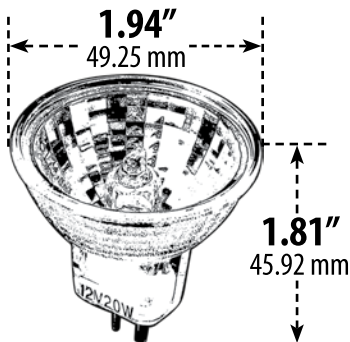

- ▶ **Base:** 2-Pin Base
- ▶ **Lamp:** Halogen 20W, 35W, 50W, 75W 12V
- ▶ **Lamp Color:** White

DL-MR16-BAB/Y
DL-MR16-FMW/Y
DL-MR16-EXN/Y

DL-MR16-BAB/R
DL-MR16-FMW/R
DL-MR16-EXN/R

DL-MR16-BAB/G
DL-MR16-FMW/G
DL-MR16-EXN/G

DL-MR16-BAB/B
DL-MR16-FMW/B
DL-MR16-EXN/B

- ▶ **Base:** 2-Pin Base
- ▶ **Lamp:** Halogen 20W, 35W, 50W 12V
- ▶ **Lamp Colors:** Yellow, Red, Green, Blue

DABMAR
LIGHTING

DABMAR LIGHTING INCORPORATED

320 Graves Ave . Oxnard, CA 93030 . 805.604.9090 . f: 805.604.9050 . www.dabmar.com
4693 19th Street Ct E . Bradenton, FL 34203