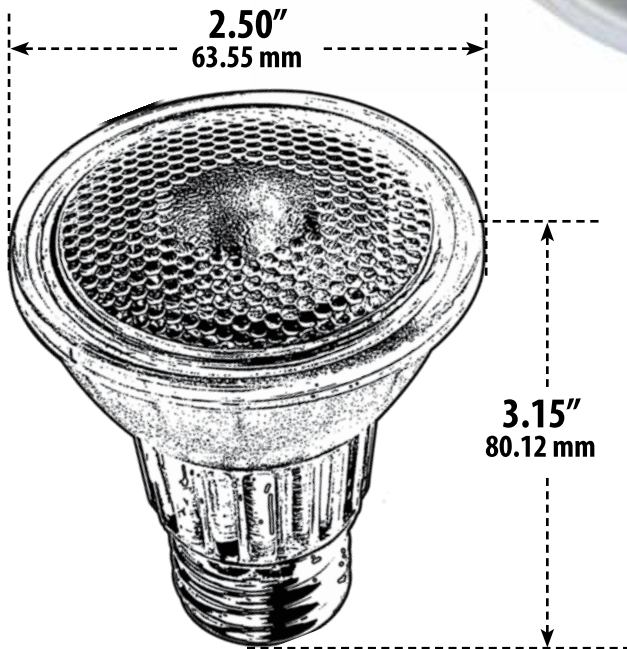

DL-PAR20D-LED-7W

LED LAMP

- ▶ **Base:** Medium Base
- ▶ **Lamp:** 7W PAR20 LED SMD 27K or 50K 120V
- ▶ **Lamp Color:** Super Bright White
- ▶ **Lumens:** 27K - 550Lm 50K - 560Lm
- ▶ **Beam Angle:** 50°
- ▶ **Lamp Life:** 25,000 Hrs

DIMMABLE

Overall Dimensions:
3.15"H x 2.50"W x 2.50"D
Weight: 4.1oz

Box Dimensions:
2.68"L x 2.63"W x 3.46"H

DABMAR
LIGHTING

DABMAR LIGHTING INCORPORATED

320 Graves Ave . Oxnard, CA 93030 . 805.604.9090 . f: 805.604.9050 . www.dabmar.com