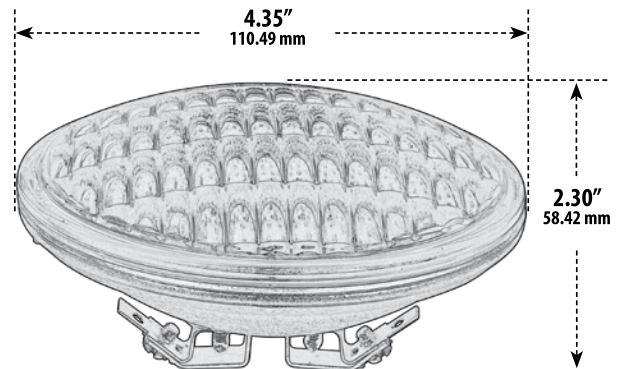

# DL-PAR36-LED/60

## LED LAMP

(Sold Separately)  
DL-PAR36-LED-MCC

Controller is NOT included with the  
Multi-colored Lamp (DL-PAR36-LED/60/MC)

- ▶ **Base:** Screw Terminals Base
- ▶ **Lamp:** 4W PAR36 SMD LED 64K 12V
- ▶ **Lamp Colors:** White, Red, Green, Blue, Yellow, Multi-Color
- ▶ **Lumens:** Blue - 70, Green - 180, MC -400, Red - 140, Yellow - 140, 64K - 400
- ▶ **Lamp Life:** 15,000 Hrs