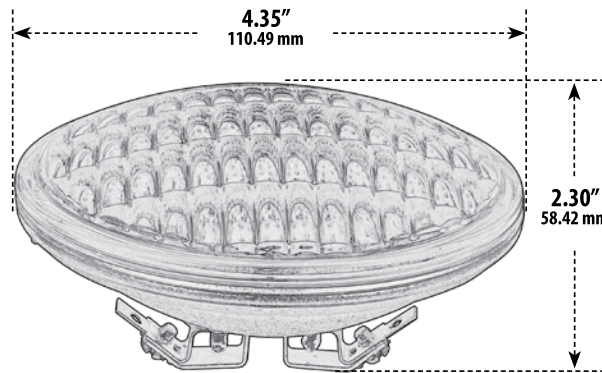

# DL-PAR36-LED

## LED LAMP

- ▶ **Base:** Screw Terminals Base
- ▶ **Lamp:** 4W, 6W or 9W PAR36 SMD LED 12V
- ▶ **Color Temperature:** 30K or 64K
- ▶ **Lamp Colors:** White
- ▶ **Lumens:** 4W - 400Lm, 6W - 600Lm, 9W - 900Lm
- ▶ **Lamp Life:** 25,000 Hrs
- ▶ **Weight:** 8.9oz