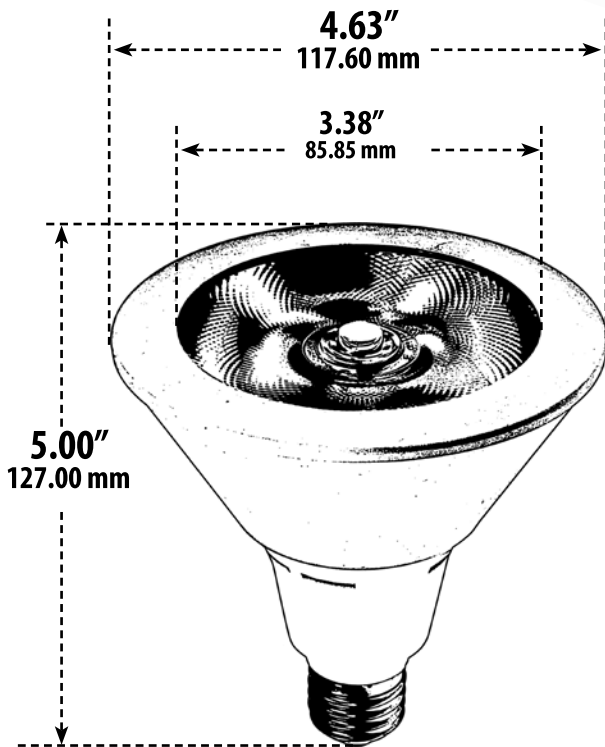

DL-PAR38S-LED-18W

LED LAMP

- ▶ **Base:** Medium Base
- ▶ **Lamp:** 18W PAR38 LED COB 27K or 64K **120-277V**
- ▶ **Lamp Color:** Super Bright White
- ▶ **Lumens:** 27K - 1600Lm 64K - 1650Lm
- ▶ **Beam Angle:** 25° - Spot
- ▶ **Lamp Life:** 30,000 Hrs

Overall Dimensions:
5.00"H x 4.63"W x 4.63"D
Weight: 12.4 oz

Box Dimensions:
5.38"H x 4.88"W x 5.00"D

DABMAR
LIGHTING

DABMAR LIGHTING INCORPORATED

320 Graves Ave . Oxnard, CA 93030 . 805.604.9090 . f: 805.604.9050 . www.dabmar.com