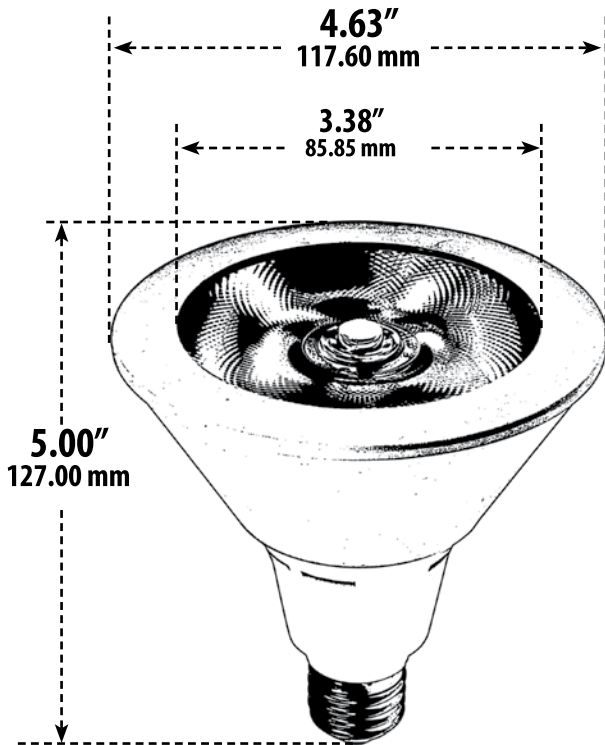

# DL-PAR38S-LED-18W

## LED LAMP

- ▶ **Base:** Medium Base
- ▶ **Lamp:** 18W PAR38 LED COB 27K or 64K **120-277V**
- ▶ **Lamp Color:** Super Bright White
- ▶ **Lumens:** 27K - 1600Lm 64K - 1650Lm
- ▶ **Beam Angle:** 25° - Spot
- ▶ **Lamp Life:** 30,000 Hrs

Overall Dimensions:  
5.00"H x 4.63"W x 4.63"D  
Weight: 0.8oz

Box Dimensions:  
5.38"H x 4.88"W x 5.00"D

**DABMAR**  
LIGHTING

DABMAR LIGHTING INCORPORATED

320 Graves Ave . Oxnard, CA 93030 . 805.604.9090 . f: 805.604.9050 . [www.dabmar.com](http://www.dabmar.com)  
4693 19th Street Ct E . Bradenton, FL 34203