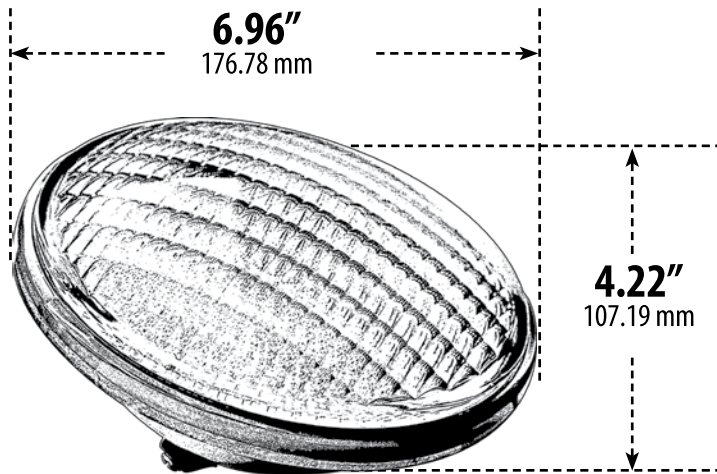

DL-PAR56-LED/252

LED LAMP

- ▶ **Base:** Screw Terminals Base
- ▶ **Lamp:** 16W PAR56 252 LEDs 64K 12V
- ▶ **Lamp Color:** White, Red, Green, Blue, Yellow, Multi-Color
- ▶ **Lumens:** Blue - 300, Green - 850, MC - 820, Red - 650, Yellow - 650, 64K - 1000, MCC - 820
- ▶ **Lamp Life:** 50,000 Hrs
- ▶ **Controller Available for Multi-Color Lamp:** DL-PAR56-LED/252/MCC

Weight: 2 lbs

A: Change colors
B: Colors change every 3 sec
C: Colors change every 5 sec
D: Off

DABMAR
LIGHTING

DABMAR LIGHTING INCORPORATED

320 Graves Ave . Oxnard, CA 93030 . 805.604.9090 . f: 805.604.9050 . www.dabmar.com