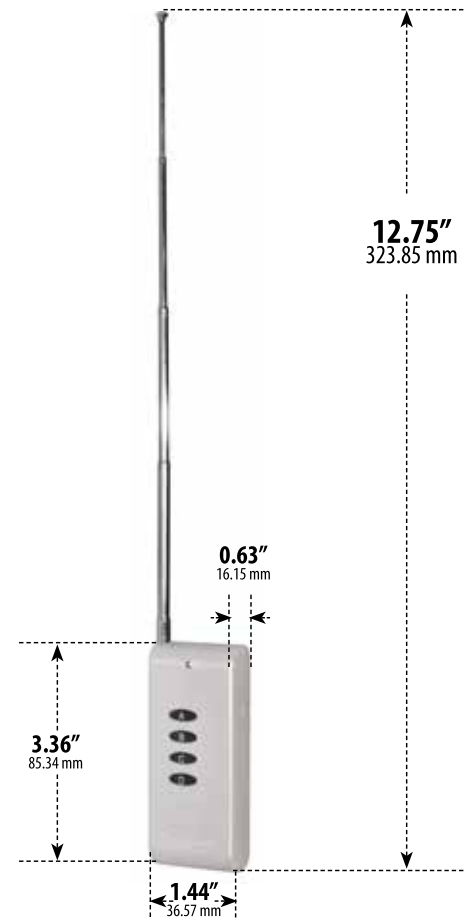

DL-PAR56-LED/252

LED LAMP

- ▶ **Base:** Screw Terminals Base
- ▶ **Lamp:** 16W PAR56 252 LEDs 64K 12V
- ▶ **Lamp Color:** White, Red, Green, Blue, Yellow, Multi-Color
- ▶ **Lumens:** Blue - 300, Green - 850, MC - 820, Red - 650, Yellow - 650, 64K - 1000, MCC - 820
- ▶ **Lamp Life:** 50,000 Hrs
- ▶ **Controller Available for Multi-Color Lamp:** DL-PAR56-LED/252/MCC

Weight: 2 lbs

A: Change colors
B: Colors change every 3 sec
C: Colors change every 5 sec
D: Off

DABMAR
LIGHTING

DABMAR LIGHTING INCORPORATED

320 Graves Ave . Oxnard, CA 93030 . 805.604.9090 . f: 805.604.9050 . www.dabmar.com