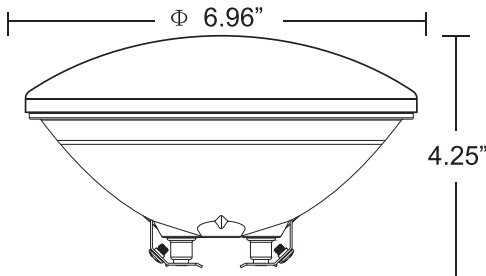

DL-PAR56-LED18W-RGBW P-RMT-PAR56-LED18W

LED LAMP & REMOTE

High lumen LED Chips

High lumen LED chips; low power consumption and low light failure

REMOTE
(Sold Separately)

- ▶ **Base:** Screw Terminals Base
- ▶ **Lamp:** 18W PAR56 LED 12V
- ▶ **Lamp Colors:** RGBW
- ▶ **Lumens:** 1800
- ▶ **Beam Angle:** 160 Degree
- ▶ **Dimmable**
- ▶ **Lamp life:** 50,000 Hours