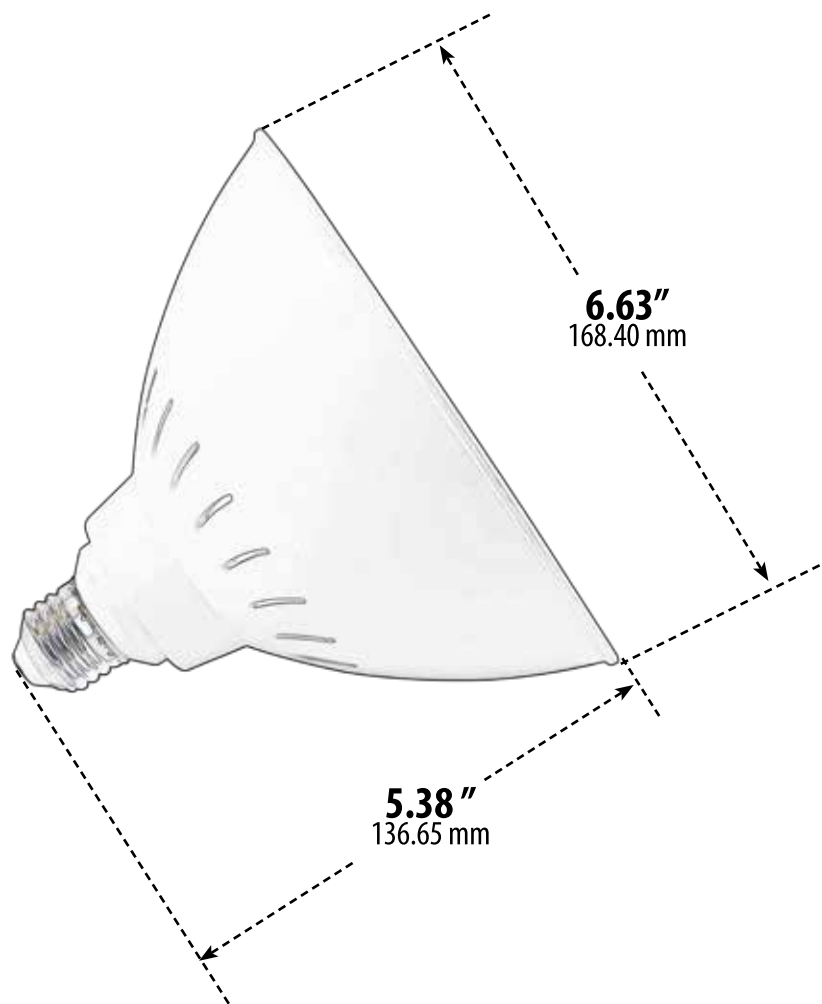

DL-PAR56SMD-40W

LED LAMP

- ▶ **Base:** E26 Base
- ▶ **Lamp:** 40W PAR56 36 SMD LEDs 100-265V
- ▶ **Lamp Color:** White
- ▶ **Lumens:** 3500Lm
- ▶ **Beam Angle:** 15° (SPOT)
- ▶ **Lamp Life:** 50,000 Hrs
- ▶ **Color Temperature:** 6400K

Weight: 1lb 1oz

Wt w/box: 1lb 6oz

DABMAR
L I G H T I N G

DABMAR LIGHTING INCORPORATED

320 Graves Ave . Oxnard, CA 93030 . 805.604.9090 . f: 805.604.9050 . www.dabmar.com
4693 19th Street Ct E . Bradenton, FL 34203