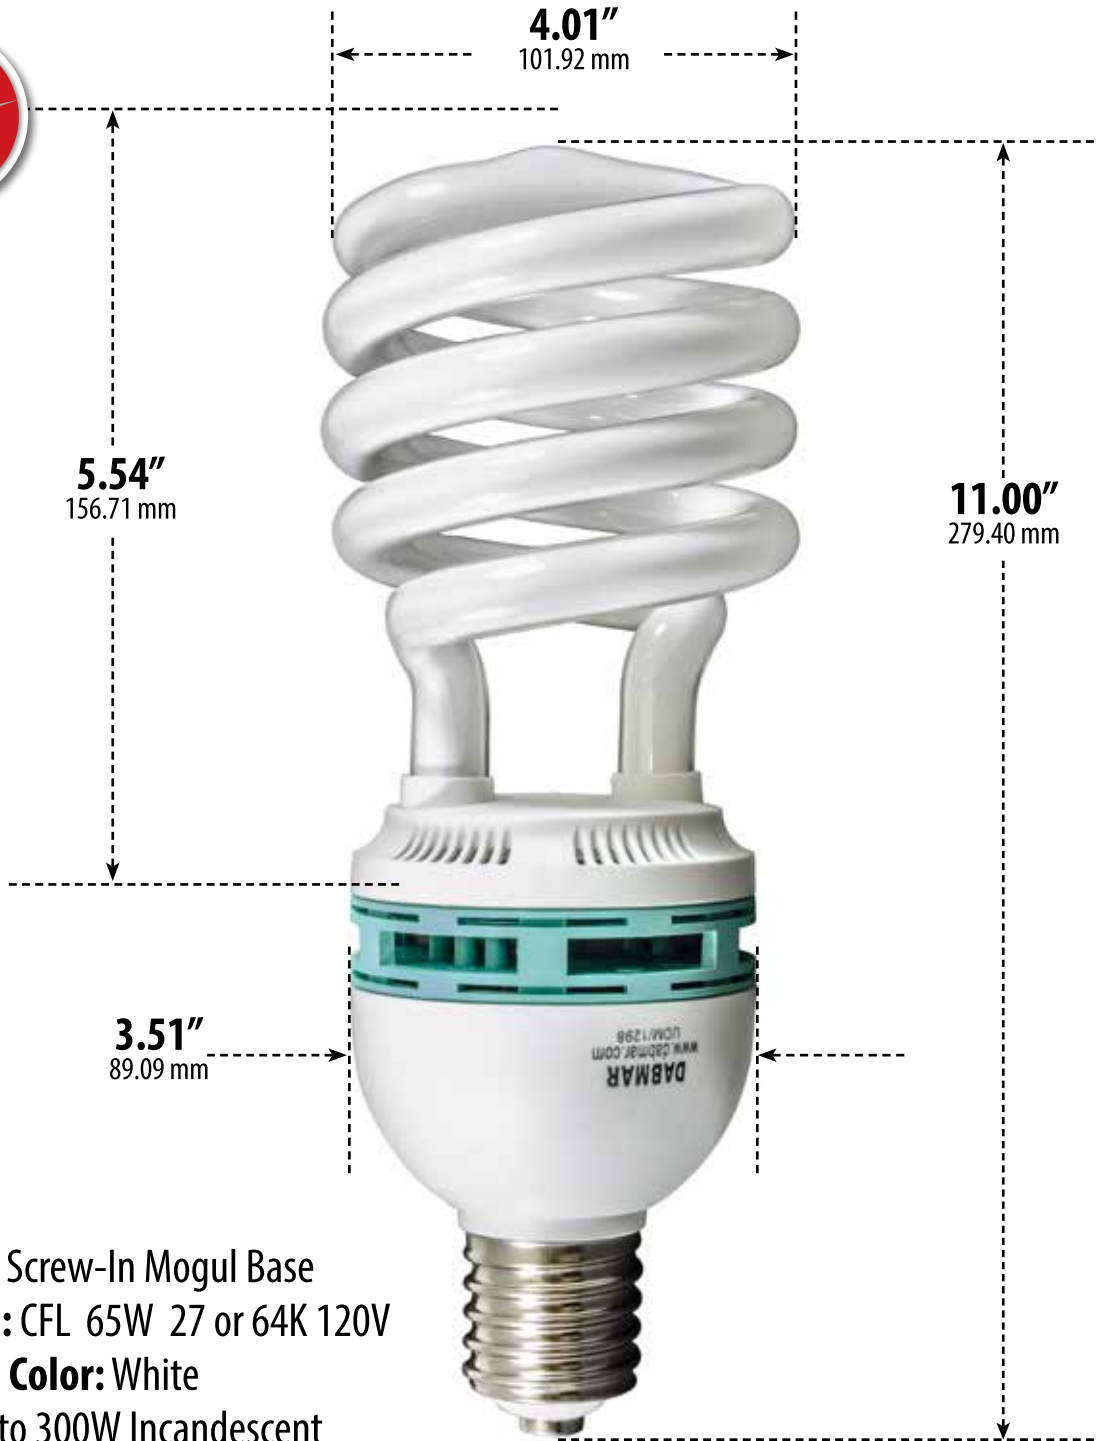

DL-S65

FLUORESCENT LAMP

- ▶ **Base:** Screw-In Mogul Base
- ▶ **Lamp:** CFL 65W 27 or 64K 120V
- ▶ **Lamp Color:** White
- ▶ Equal to 300W Incandescent
- ▶ ***Self Ballasted Lamp**

DABMAR
LIGHTING

DABMAR LIGHTING INCORPORATED