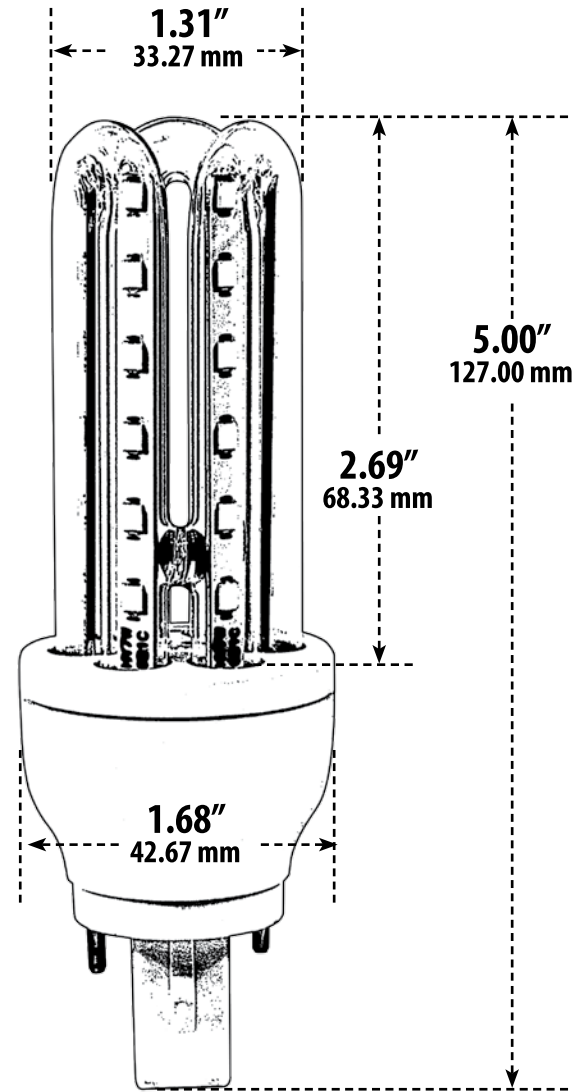

DL-T-LED/36

LED LAMP

- ▶ **Base:** G24 2-Pin Base
- ▶ **Lamp:** 7W G24/2-Pin Base 36 LEDs **85-265V** 30K or 65K
- ▶ **Lamp Color:** White
- ▶ **Lamp Size:** 5.00"H x 1.68"W
- ▶ **Lumens:** 30K - 600Lm, 65K - 650Lm
- ▶ **Lamp Life:** 50,000 Hrs

Overall Dimensions:
5.00"H x 1.68"W x 1.68"D
Weight: 1.9oz.

Box Dimensions:
5.88"H x 1.88"W x 1.88"D

DABMAR
LIGHTING

DABMAR LIGHTING INCORPORATED

2140 Eastman Ave . Oxnard, CA 93030 . 805.604.9090 . f: 805.604.9050 . www.dabmar.com