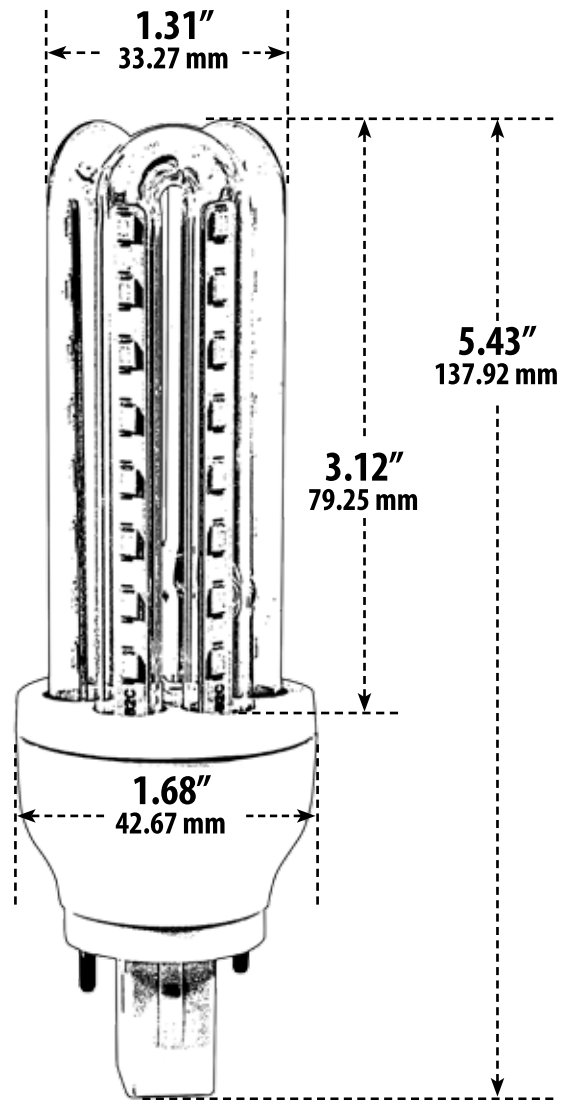

DL-T-LED/48

LED LAMP

- ▶ **Base:** G24 2-Pin Base
- ▶ **Lamp:** 9W G24/2-Pin Base 48 LEDs **85-265V** 30K or 65K
- ▶ **Lamp Color:** White
- ▶ **Lamp Size:** 5.43"H x 1.68"W
- ▶ **Lumens:** 30K - 800Lm, 65K - 850Lm
- ▶ **Lamp Life:** 50,000 Hrs

Overall Dimensions:
5.43"H x 1.68"W x 1.68"D
Weight: 2.1oz.

Box Dimensions:
5.88"H x 1.88"W x 1.88"D

DABMAR
LIGHTING

DABMAR LIGHTING INCORPORATED

2140 Eastman Ave . Oxnard, CA 93030 . 805.604.9090 . f: 805.604.9050 . www.dabmar.com