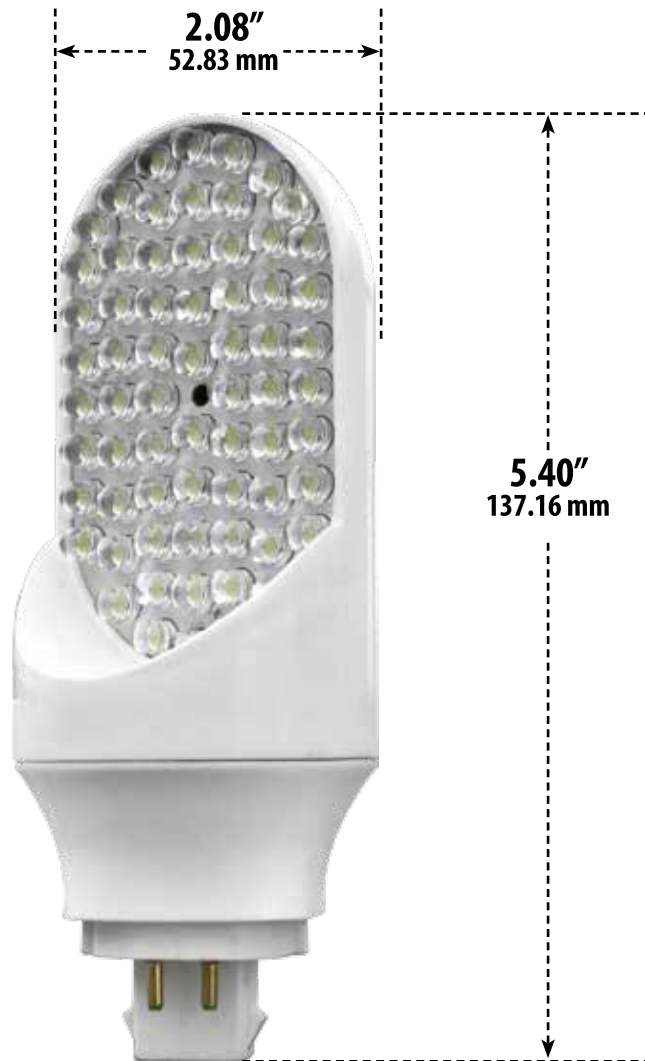

DL-T-LED/66/64K/W

LED LAMP

- ▶ **Base:** Revolvable T/4-Pin G24 Base
- ▶ **Lamp:** 3.3W 66 LEDs 64K 120V
- ▶ **Lamp Color:** White

MODEL NUMBER	ILLUMINANT TYPE	WATTS (W)	VOLTS (V)	LAMP TYPE	BASE TYPE	COLOR TEMPERATURE	LUMENS (LM)	LIFE EXPECTANCY	MAXIMUM OVERALL LENGTH
DL-T-LED/66/65K	LED	3.3	120	66 LEDs	G24 (4-Pin)	6400K	230	30,000 hrs	5.50"