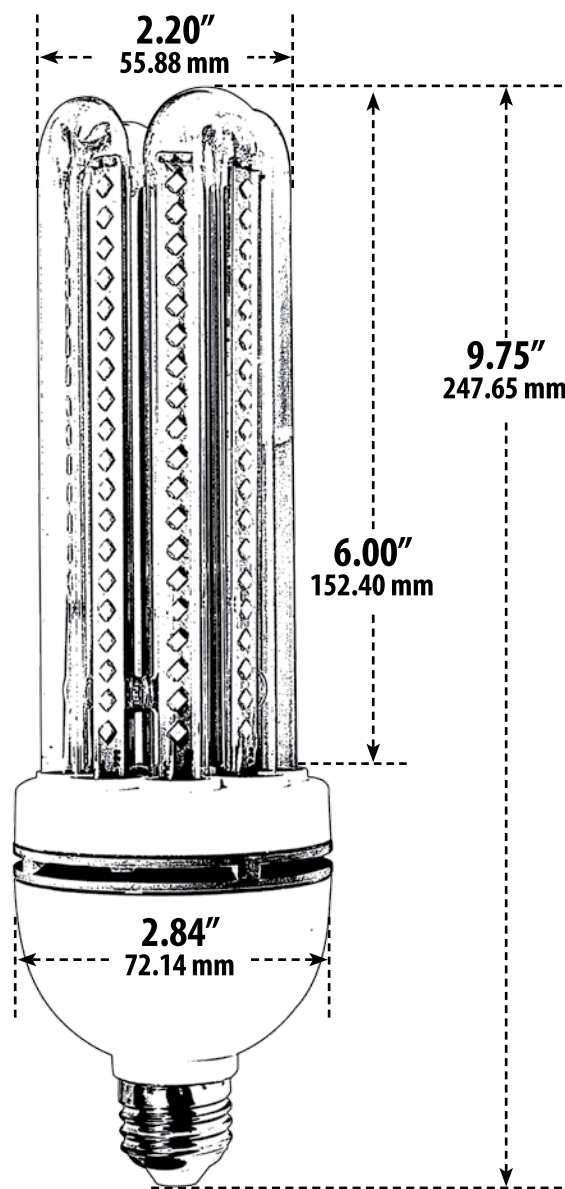

DL-TB-LED/168

LED LAMP

- ▶ **Base:** Medium Base
- ▶ **Lamp:** 30W E26 Base 168 LEDs **85-265V** 30K or 65K
- ▶ **Lamp Color:** White
- ▶ **Lamp Size:** 9.75"H x 2.84"W
- ▶ **Lumens:** 30K - 2800Lm, 65K - 2900Lm
- ▶ **Lamp Life:** 50,000 Hrs

Overall Dimensions:
9.75"H x 2.84"W x 2.84"D
Weight: 7.4oz

Box Dimensions:
10.50"H x 3.06"W x 3.06"D

DABMAR
LIGHTING

DABMAR LIGHTING INCORPORATED

2140 Eastman Ave . Oxnard, CA 93030 . 805.604.9090 . f: 805.604.9050 . www.dabmar.com