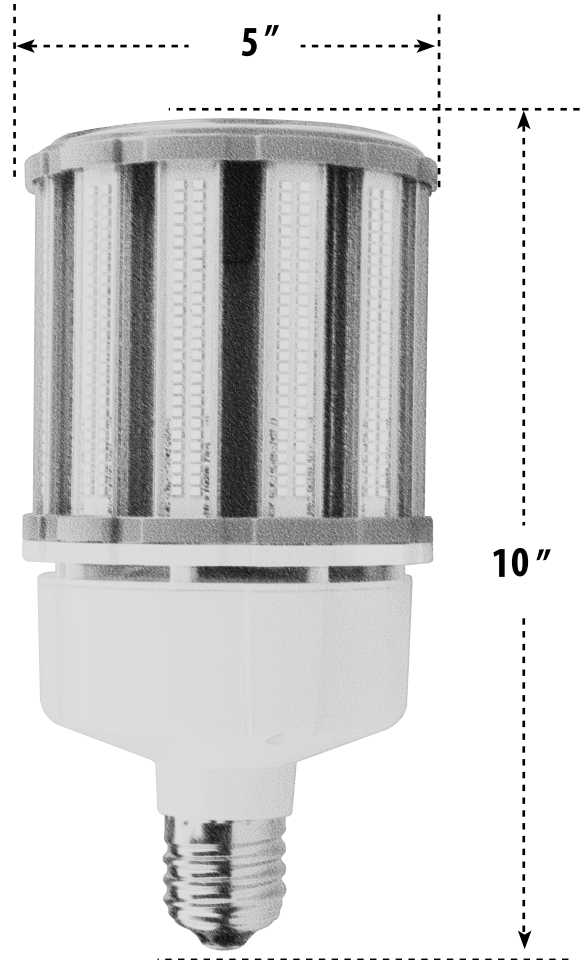

DL-TB-LED54-80-3CCT

LED LAMP

- ▶ **Base:** E39 Mogul Base
- ▶ **Wattage:** 54W / 63W / 80W
- ▶ **Lamp Color:** 30K / 40K / 50K
- ▶ **Lamp Size:** 12.25"H x 4.02"W
- ▶ **Lumens:** up to 10,000
- ▶ **Lamp Life:** 50,000 Hours

Overall Dimensions:
10" H x 5" W x 5" D
Weight: 2.4 lbs.

Box Dimensions:
11.5" H x 5.5" W x 5.5" D

DABMAR
LIGHTING

DABMAR LIGHTING INCORPORATED

320 Graves Ave . Oxnard, CA 93030 . 805.604.9090 . f: 805.604.9050 . www.dabmar.com
4693 19th Street Ct E . Bradenton, FL 34203