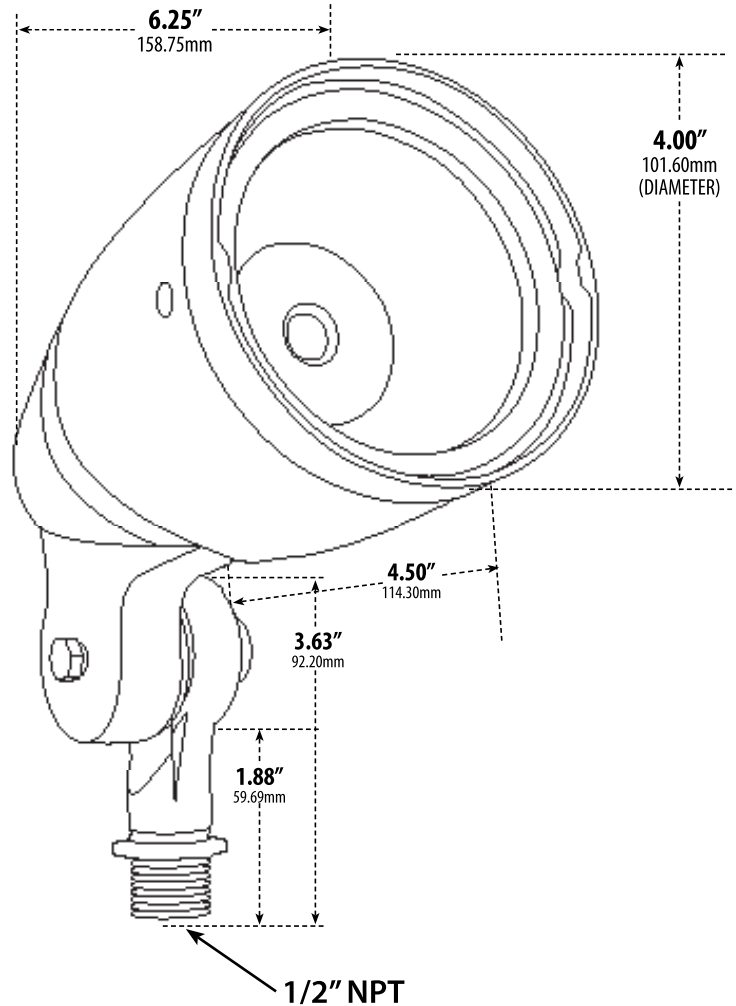

DPR-LED18

DIRECTIONAL SPOT LIGHT

- ▶ **Material:** Powder Coated Cast Aluminum
- ▶ **Lens:** Clear, Heat Resistant, Tempered Glass
- ▶ **Lamp:** LED COB

MODEL NUMBER	LAMP TYPE	ILLUMINANT TYPE	WATTS (W)	VOLTS (V)	LAMP(S) INCLUDED?
DPR-LED18	LED	LED COB	12	100-277	YES

- ▶ **Adjustable Knuckle with 1/2" NPT**
- ▶ **Lumens (Lm):** 814
- ▶ **Beam Angle:** 120°
- ▶ **Color Temperature:** 5000K
- ▶ **Available Color:** Bronze
- ▶ **UL Approved**

Maximum Height: 8.25"
 Minimum Height: 7.00"
 Width: 4.00"
 Maximum Depth: 8.00"
 Minimum Depth: 6.50"

Weight: 2.00 lbs
 Approximate Wire Length: 6"
 Box Dimensions:
 7.88"H x 5.75"W x 5.75"D

DABMAR LIGHTING INCORPORATED

320 Graves Ave . Oxnard, CA 93030 . 805.604.9090 . f: 805.604.9050 . www.dabmar.com