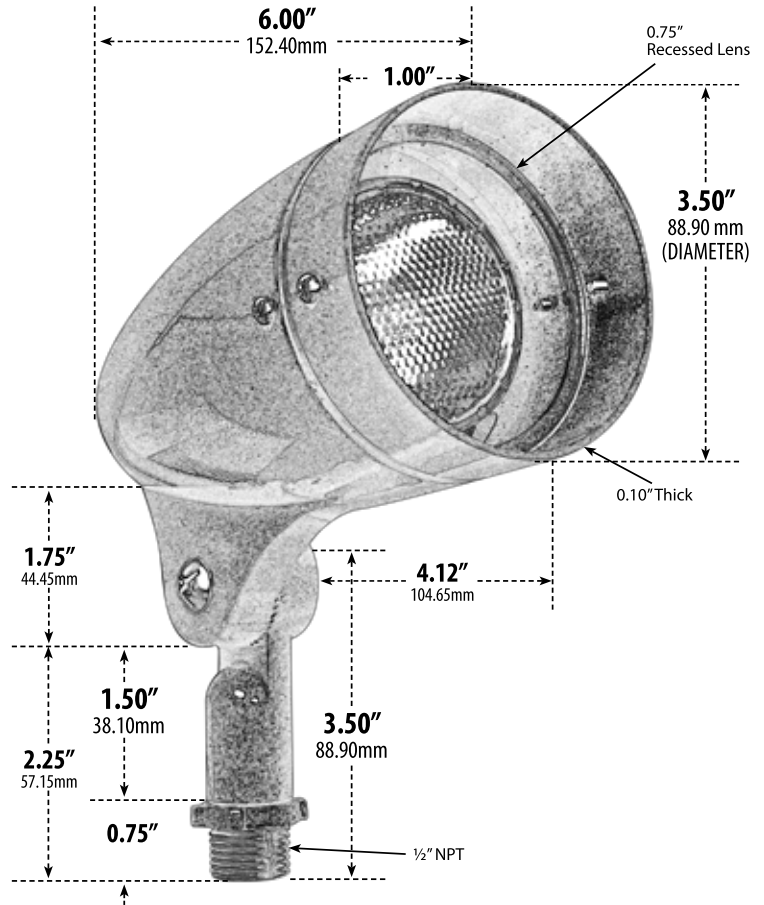

DPR21

DIRECTIONAL SPOT LIGHT

- ▶ **Material:** Powder Coated Cast Aluminum
- ▶ **Lens:** Clear, Heat Resistant, Tempered Glass
- ▶ **Lamp:** PAR20 (50W Maximum)

MODEL NUMBER	LAMP TYPE	ILLUMINANT TYPE	WATTS (W)	VOLTS (V)	LAMP(S) INCLUDED?
DPR21	PAR20	HALOGEN	50	120	NO
DPR-LED21	PAR20-LED	SMD LED	7	120-277	YES

- ▶ **Adjustable Knuckle with 1/2" NPT**
- ▶ **Ground Spike Available:** LV-S6 (sold separately)
- ▶ **Available Color:** Black, Bronze, Green, Verde Green
- ▶ **ETL Approved**

When ordering PAR20-LED, please specify color temperature: 30K or 60K

Overall Dimensions:
7.00"H x 3.50"W x 6.00"D

Maximum Height: 8.00"
Minimum Height: 7.00"
Width: 3.50"
Maximum Depth: 6.00"
Minimum Depth: 4.50"

Weight: 1.0 lbs
Approximate Wire Length: 15.0"
Box Dimensions:
8.00"H x 5.38"W x 3.50"D