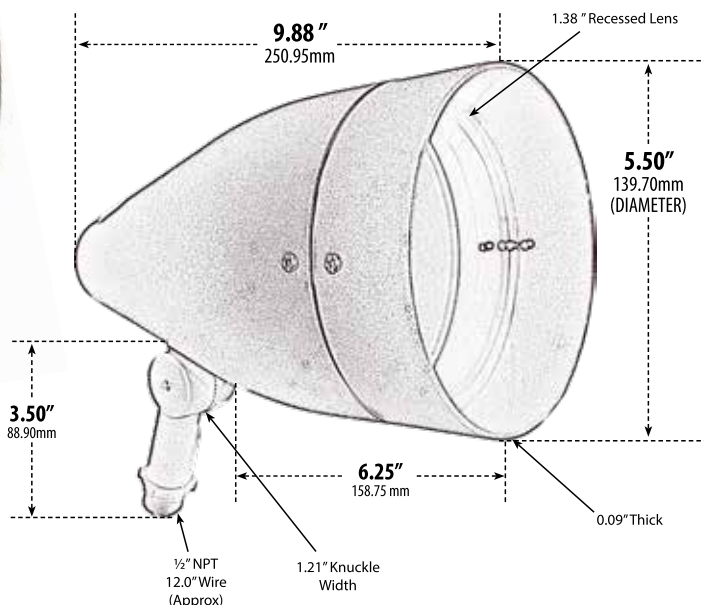

DPR38-GL

DIRECTIONAL SPOT LIGHT

- ▶ **Material:** Powder Coated Cast Aluminum
- ▶ **Lens:** Clear, Heat Resistant, Tempered Glass
- ▶ **Lamp:** PAR 38 (90W Maximum)

MODEL NUMBER	LAMP TYPE	ILLUMINANT TYPE	WATTS (W)	VOLTS (V)	LAMP(S) INCLUDED?
DPR38-GL	PAR38	INCANDESCENT	90	120	NO
DPR38-GL-LED18F	PAR38-LED	LED FLOOD	18	120-277	YES
DPR38-GL-LED18S	PAR38-LED	LED SPOT	18	120-277	YES
DPR38-GL-LED12-RGBW	PAR38-LED	LED	12	86-265	YES

- ▶ **Adjustable Knuckle with 1/2" NPT**
- ▶ **Ground Spike Available:** LV-S6 (sold separately)
- ▶ **Available Finish:** Black, Bronze, Verde Green
- ▶ **RGBW Lamp Requires/Remote:** P-RMT-DL-MR16-LED-4W-MC (sold separately)
- ▶ **ETL Approved**

Maximum Height: 11.25"
 Minimum Height: 7.00"
 Width: 5.50"
 Maximum Depth: 9.88"
 Minimum Depth: 9.88"

Weight: 2.2 lbs
 Approximate Wire Length: 12.0"
 Box Dimensions:
 10.00"H x 5.50"W x 5.63"D

DABMAR LIGHTING INCORPORATED