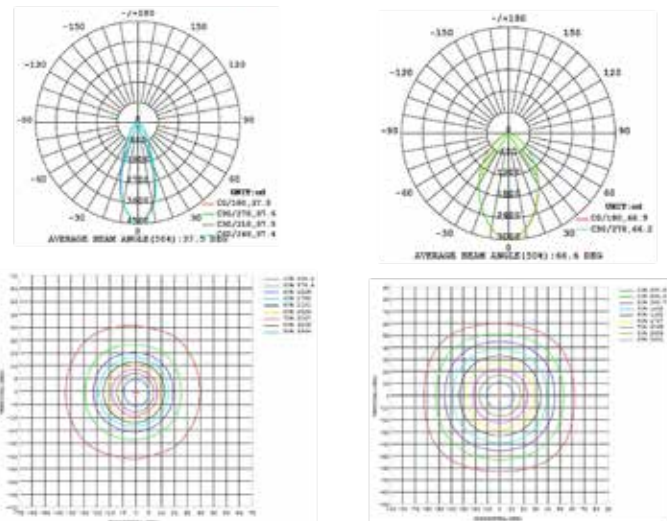

DPR50-LED28

LED DIRECTIONAL SPOT LIGHT

1/2" NPT

PHOTOMETRY

- ▶ **Material:** Powder Coated Cast Aluminum
- ▶ **Lens:** Clear, Heat Resistant, Polycarbonate
- ▶ **Lamp:** Integrated LED

MODEL NUMBER	LAMP TYPE	ILLUMINANT TYPE	WATTS (W)	VOLTS (V)	LAMP(S) INCLUDED?
DPR50-LED28S	INTEGRATED	LED	28	100-277	YES
DPR50-LED28F	INTEGRATED	LED	28	100-277	YES

- ▶ **Adjustable Knuckle with 1/2" NPT**
- ▶ **Ground Spike Available:** LV-S6 (sold separately)
- ▶ **Lumens (Lm):** 3000Lm
- ▶ **Beam Angle:** DPR50-LED28S - 30° DPR50-LED28F - 60°
- ▶ **Color Temperature:** 4000K
- ▶ **Available Color:** Black, Verde Green
- ▶ **ETL Approval Pending**

Maximum Height: 7.80"
 Minimum Height: 00"
 Width: 4.50"
 Maximum Depth: 5.80"
 Minimum Depth: 00"

Weight: 000 lbs
 Approximate Wire Length: 0"
 Box Dimensions:
 0"H x 0"W x 0"D

DABMAR LIGHTING INCORPORATED