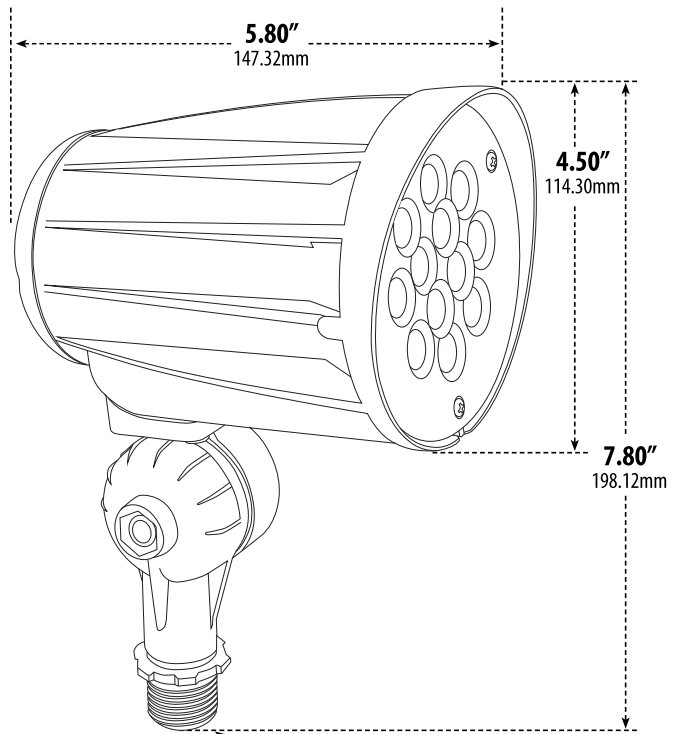

DPR50-LED28

LED DIRECTIONAL SPOT LIGHT

1/2" NPT

PHOTOMETRY

- ▶ **Material:** Powder Coated Cast Aluminum
- ▶ **Lens:** Clear, Heat Resistant, Polycarbonate
- ▶ **Lamp:** Integrated LED

MODEL NUMBER	LAMP TYPE	ILLUMINANT TYPE	WATTS (W)	VOLTS (V)	LAMP(S) INCLUDED?
DPR50-LED28S	INTEGRATED	LED	28	100-277	YES
DPR50-LED28F	INTEGRATED	LED	28	100-277	YES

- ▶ **Adjustable Knuckle with 1/2" NPT**
- ▶ **Ground Spike Available:** LV-S6 (sold separately)
- ▶ **Lumens (Lm):** 3000Lm
- ▶ **Beam Angle:** DPR50-LED28S - 30° DPR50-LED28F - 60°
- ▶ **Color Temperature:** 4000K
- ▶ **Available Color:** Black, Verde Green
- ▶ **ETL Approval Pending**

Maximum Height: 7.80"
 Minimum Height: 00"
 Width: 4.50"
 Maximum Depth: 5.80"
 Minimum Depth: 00"

Weight: 000 lbs
 Approximate Wire Length: 0"
 Box Dimensions:
 0"H x 0"W x 0"D

DABMAR LIGHTING INCORPORATED