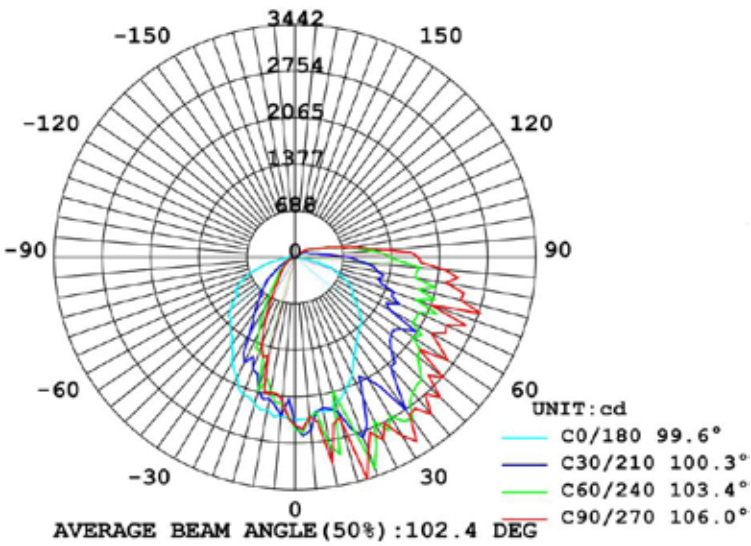

DW-LED1690

DW-LED1690 shown with hood option (Hood sold separately)