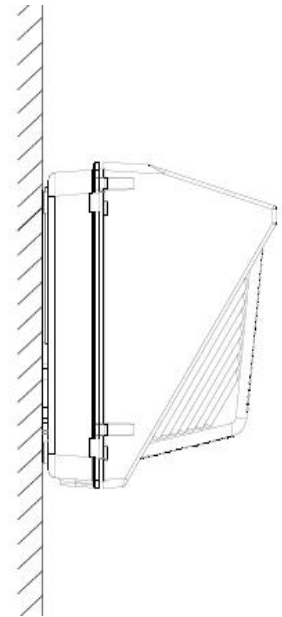

Wall Mount

DABMAR
LIGHTING

DABMAR LIGHTING INCORPORATED

2140 Eastman Ave . Oxnard, CA 93030 . 805.604.9090 . f: 805.604.9050 . www.dabmar.com