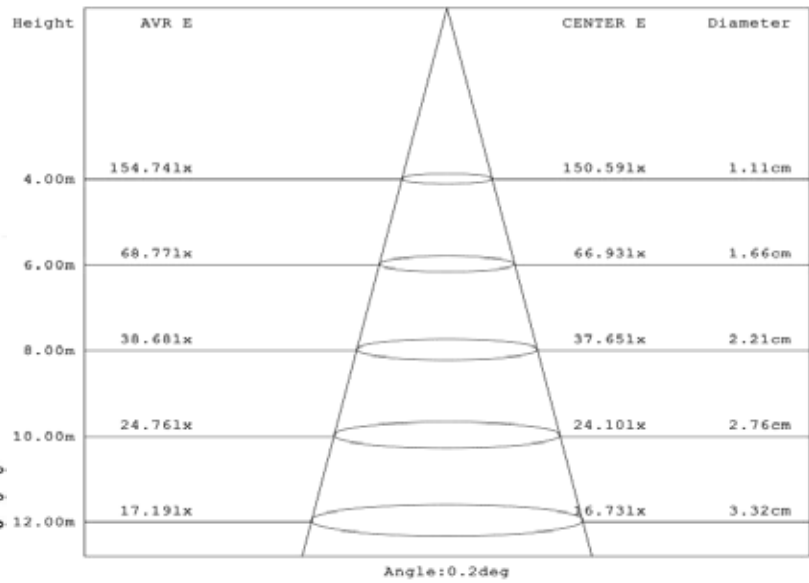

DW-LED1690

DW-LED1690 shown with hood option (Hood sold separately)