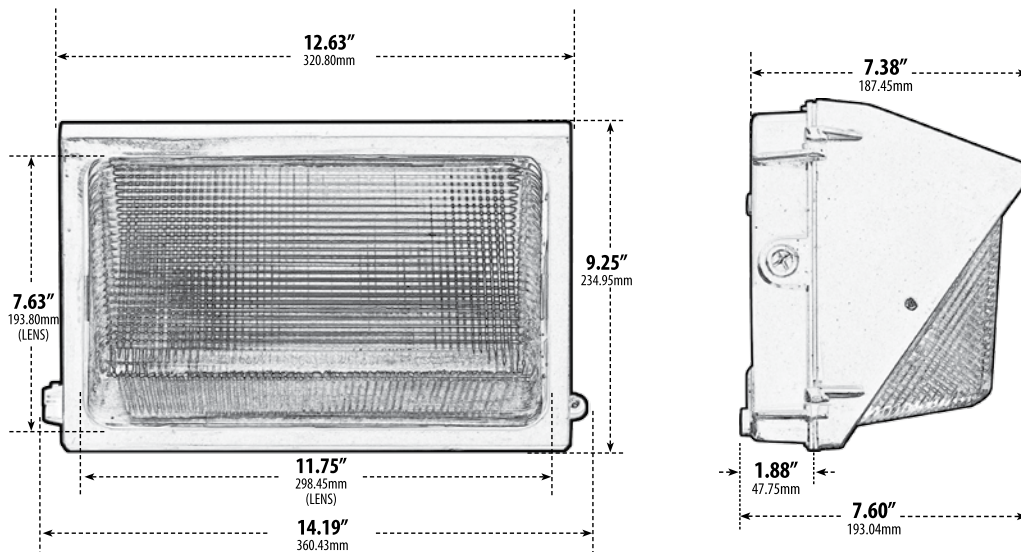

## MEDIUM WALL PACK FIXTURE

MODEL NUMBER	LAMP TYPE	ILLUMINANT TYPE	WATTS (W)	VOLTS (V)	LAMP(S) INCLUDED?
DW-LED1690	LED	LED Board	80	100-277	YES

- **Material:** Powder Coated Cast Aluminum
- **Lens:** Clear, Prismatic, Heat Resistant, Glass Lens
- **Available Finish:** Bronze
- **Lumens (Lm):** 7200
- **Color Temperature:** 5000K
- **Beam Angle:** 120°
- **UL Listed**

Fixture Hood Available: P-HOOD-DW-LED1690 (sold separately)

Overall Dimensions:  
9.25"H x 14.19"W x 7.60"D

Weight: 9.61 lbs  
Approximate Wire Length: N/A  
Box Dimensions: 9.00"H x 15.50"W x 12.25"D