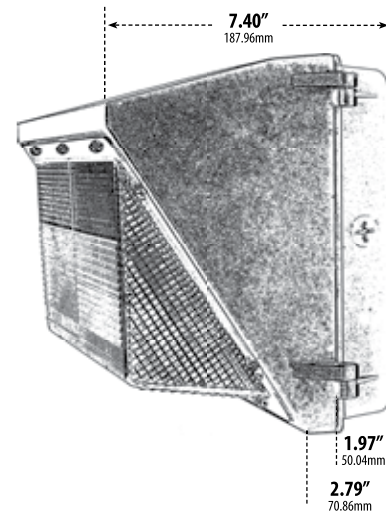

DW-LED1700

MEDIUM WALL PACK FIXTURE

MODEL NUMBER	LAMP TYPE	ILLUMINANT TYPE	WATTS (W)	VOLTS (V)	LAMP(S) INCLUDED?
DW-LED1700	LED	LED Board	45	100-277	YES

- ▶ **Material:** Powder Coated Cast Aluminum
- ▶ **Lens:** Clear, Prismatic, Heat Resistant, Polycarbonate Lens
- ▶ **Available Finish:** Bronze
- ▶ **Lumens (Lm):** 3700
- ▶ **Color Temperature:** 5000K
- ▶ **Beam Angle:** 120°
- ▶ **UL Listed**
- ▶ **DLC Approved**

Fixture Hood Available: P-HOOD-DW-LED1700 (sold separately)

Overall Dimensions:
9.25"H x 14.21"W x 7.40"D

Weight: 6.6 lbs
Approximate Wire Length: N/A
Box Dimensions: 10.25"H x 15.75"W x 12.59"D

DW-LED1700 shown with hood option (Hood sold separately)