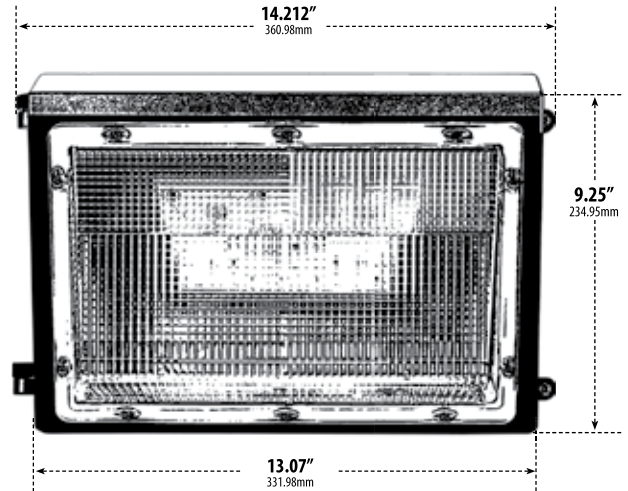

DW-LED1700

MEDIUM WALL PACK FIXTURE

MODEL NUMBER	LAMP TYPE	ILLUMINANT TYPE	WATTS (W)	VOLTS (V)	LAMP(S) INCLUDED?
DW-LED1700	LED	LED Board	45	100-277	YES

- ▶ **Material:** Powder Coated Cast Aluminum
- ▶ **Lens:** Clear, Prismatic, Heat Resistant, Polycarbonate Lens
- ▶ **Available Finish:** Bronze
- ▶ **Lumens (Lm):** 3700
- ▶ **Color Temperature:** 5000K
- ▶ **Beam Angle:** 120°
- ▶ **UL Listed**
- ▶ **DLC Approved**

Fixture Hood Available: P-HOOD-DW-LED1700 (sold separately)

Overall Dimensions:
9.25"H x 14.21"W x 7.40"D

Weight: 6.6 lbs
Approximate Wire Length: N/A
Box Dimensions: 10.25"H x 15.75"W x 12.59"D

DW-LED1700 shown with hood option (Hood sold separately)