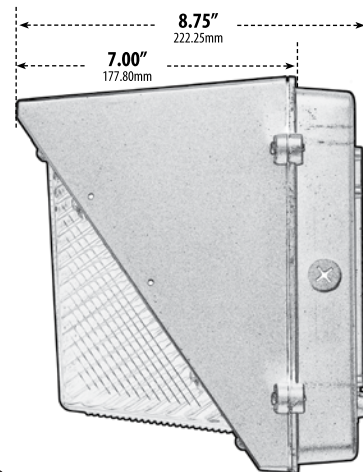

DW-LED1800

LARGE WALL PACK FIXTURE

MODEL NUMBER	LAMP TYPE	ILLUMINANT TYPE	WATTS (W)	VOLTS (V)	LAMP(S) INCLUDED?
DW-LED1800	LED	LED Board	135	100-277	YES

- ▶ **Material:** Powder Coated Cast Aluminum
- ▶ **Lens:** Clear, Prismatic, Heat Resistant, Polycarbonate Lens
- ▶ **Available Finish:** Bronze
- ▶ **Lumens (Lm):** 12000
- ▶ **Color Temperature:** 5000K
- ▶ **Beam Angle:** 120°
- ▶ **UL Listed**
- ▶ **DLC Approved**

Overall Dimensions:
9.75"H x 18.00"W x 8.75"D

Weight: 5.2 lbs
Approximate Wire Length: N/A
Box Dimensions: 10.50"H x 20.25"W x 11.50"D

DABMAR
LIGHTING

DABMAR LIGHTING INCORPORATED

320 Graves Ave . Oxnard, CA 93030 . 805.604.9090 . f: 805.604.9050 . www.dabmar.com
4693 19th Street Ct E . Bradenton, FL 34203