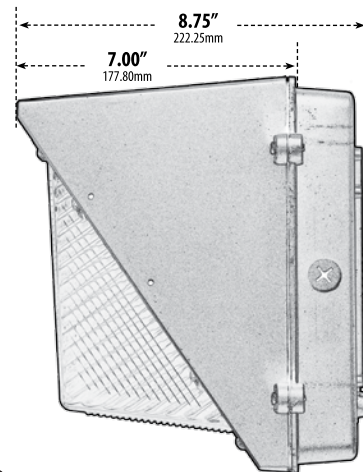

DW-LED1800

LARGE WALL PACK FIXTURE

MODEL NUMBER	LAMP TYPE	ILLUMINANT TYPE	WATTS (W)	VOLTS (V)	LAMP(S) INCLUDED?
DW-LED1800	LED	LED Board	135	100-277	YES

- ▶ **Material:** Powder Coated Cast Aluminum
- ▶ **Lens:** Clear, Prismatic, Heat Resistant, Polycarbonate Lens
- ▶ **Available Finish:** Bronze
- ▶ **Lumens (Lm):** 12000
- ▶ **Color Temperature:** 5000K
- ▶ **Beam Angle:** 120°
- ▶ **UL Listed**
- ▶ **DLC Approved**

Overall Dimensions:
9.75"H x 18.00"W x 8.75"D

Weight: 5.2 lbs
Approximate Wire Length: N/A
Box Dimensions: 10.50"H x 20.25"W x 11.50"D

DABMAR
LIGHTING

DABMAR LIGHTING INCORPORATED

2140 Eastman Ave . Oxnard, CA 93030 . 805.604.9090 . f: 805.604.9050 . www.dabmar.com