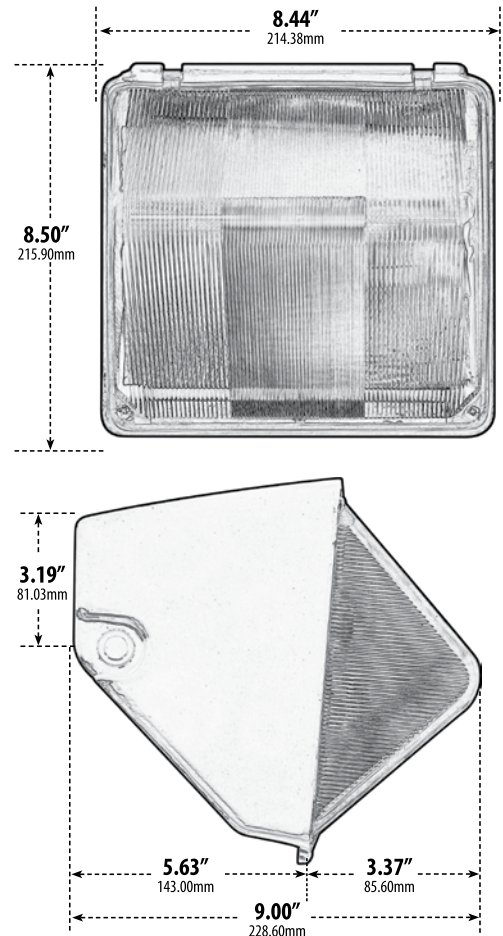

DW1000

MINI WALL PACK FIXTURE

Overall Dimensions:
8.44"W x 8.50"H x 9.00"D

Maximum Height: 8.50"
Width: 8.44"
Maximum Depth: 9.00"

Weight: 3.6 lbs
Approximate Wire Length: N/A
Box Dimensions: 10.00"W x 7.81"H x 8.88"D

- ▶ **Material:** Powder Coated Cast Aluminum
- ▶ **Lens:** Clear, Prismatic, Heat Resistant, Polycarbonate Lens
- ▶ **Available Finish:** Bronze
- ▶ **ETL Approved**

MODEL NUMBER	LAMP TYPE	ILLUMINANT TYPE	WATTS (W)	VOLTS (V)	LAMP(S) INCLUDED?
DW1000	HID	HPS	35	120	YES
DW1050	HID	HPS	50	120	YES
DW1070	HID	HPS	70	120	YES
DW1100	HID	HPS	100	120	YES
DW1101	HID	MH	50	120	YES
DW1102	HID	MH	70	120	YES
DW1103	G24-LED	LED	20	120-277	YES