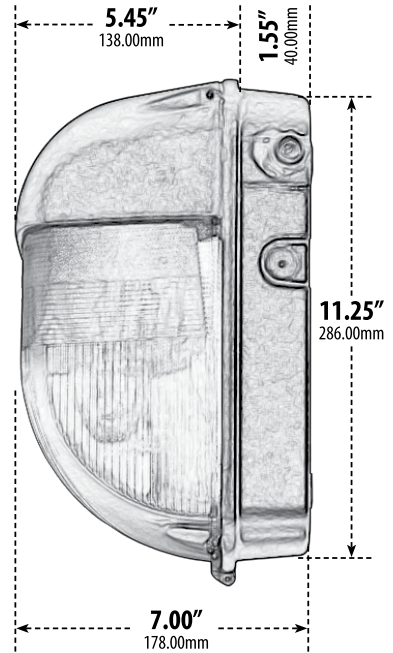

DW1110

SURFACE MOUNTED WALL FIXTURE

- ▶ **Material:** Polycarbonate
- ▶ **Lens:** Clear, Ribbed, Heat Resistant, Polycarbonate Lens
- ▶ **Available Finish:** Black
- ▶ **ETL Approved**

MODEL NUMBER	LAMP TYPE	ILLUMINANT TYPE	WATTS (W)	VOLTS (V)	LAMP(S) INCLUDED?
DW1110	A-Type	Incandescent	60	120	NO
DW1111	HID	HPS	35	120	YES
DW1112	HID	HPS	50	120	YES
DW1113	HID	HPS	70	120	YES
DW1114	HID	MH	35	120	YES
DW1115	HID	MH	50	120	YES
DW1116	HID	MH	70	120	YES
DW1117	G24-LED	LED	20	120-277	YES

Overall Dimensions:
12.10"H x 10.45"W x 7.00"D

Weight: 3.0 lbs
Box Dimensions: 12.00"W x 7.18"H x 10.63"D

DABMAR
LIGHTING

DABMAR LIGHTING INCORPORATED

2140 Eastman Ave . Oxnard, CA 93030 . 805.604.9090 . f: 805.604.9050 . www.dabmar.com