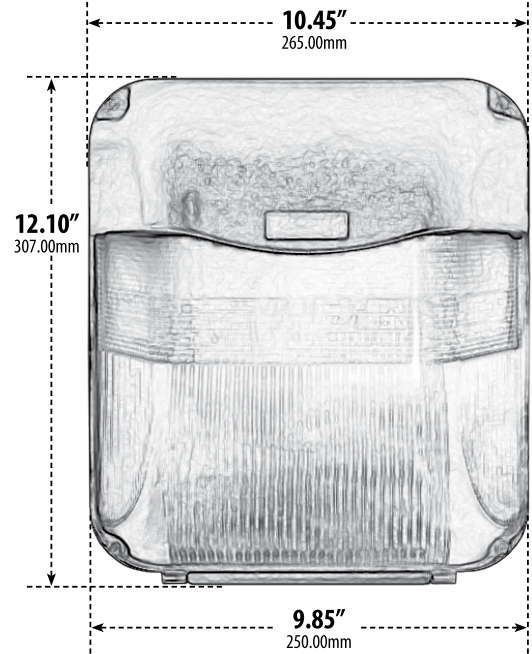

DW1110

SURFACE MOUNTED WALL FIXTURE

- ▶ **Material:** Polycarbonate
- ▶ **Lens:** Clear, Ribbed, Heat Resistant, Polycarbonate Lens
- ▶ **Available Finish:** Black
- ▶ **ETL Approved**

MODEL NUMBER	LAMP TYPE	ILLUMINANT TYPE	WATTS (W)	VOLTS (V)	LAMP(S) INCLUDED?
DW1110	A-Type	Incandescent	60	120	NO
DW1111	HID	HPS	35	120	YES
DW1112	HID	HPS	50	120	YES
DW1113	HID	HPS	70	120	YES
DW1114	HID	MH	35	120	YES
DW1115	HID	MH	50	120	YES
DW1116	HID	MH	70	120	YES
DW1117	G24-LED	LED	20	120-277	YES

Overall Dimensions:
12.10"H x 10.45"W x 7.00"D

Weight: 3.0 lbs
Box Dimensions: 12.00"W x 7.18"H x 10.63"D

DABMAR
LIGHTING

DABMAR LIGHTING INCORPORATED

2140 Eastman Ave . Oxnard, CA 93030 . 805.604.9090 . f: 805.604.9050 . www.dabmar.com