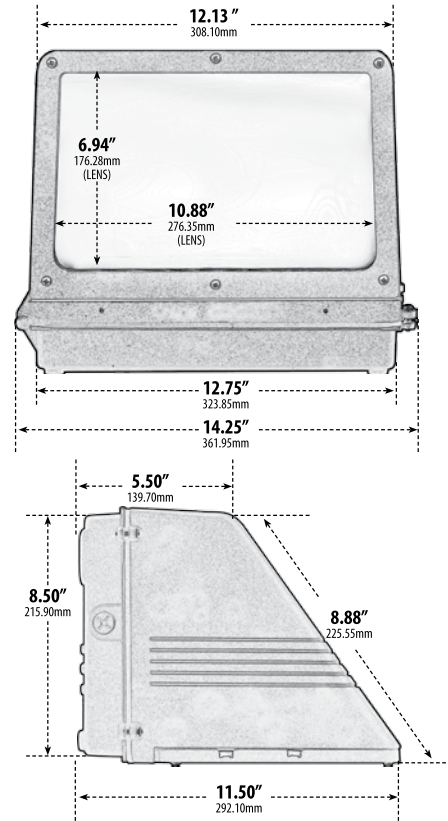

DW1680

DARK SKY MEDIUM WALL PACK FIXTURE

- ▶ **Material:** Powder Coated Cast Aluminum
- ▶ **Lens:** Frosted, Heat Resistant, Tempered, Glass Lens
- ▶ **Available Finish:** Bronze
- ▶ **ETL Approved**

Overall Dimensions:
14.25"W x 8.50"H x 11.50"D

Maximum Height: 8.50"

Width: 14.25"

Maximum Depth: 11.50"

Weight: 11.8 lbs

Approximate Wire Length: N/A

Box Dimensions: 14.88"W x 12.25"H x 9.50"D

MODEL NUMBER	LAMP TYPE	ILLUMINANT TYPE	WATTS (W)	VOLTS (V)	LAMP(S) INCLUDED?
DW1680	HID	HPS	70	120	YES
DW1680-MT	HID	HPS	70	MT	YES
DW1681	HID	HPS	100	120	YES
DW1681-MT	HID	HPS	100	MT	YES
DW1682	HID	HPS	150	120	YES
DW1682-MT	HID	HPS	150	MT	YES
DW1683	HID	MH	70	120	YES
DW1683-MT	HID	MH	70	MT	YES
DW1684	HID	MH	100	120	YES
DW1684-MT	HID	MH	100	MT	YES
DW1685	HID	MH	150	120	YES
DW1685-MT	HID	MH	150	MT	YES
DW1686	HID	MH	175	120	YES
DW1686-MT	HID	MH	175	MT	YES