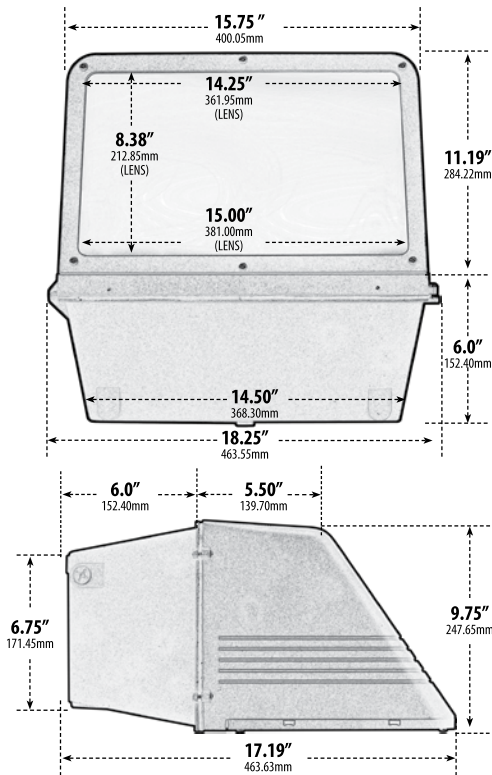

DW1880

DARK SKY LARGE WALL PACK FIXTURE

Overall Dimensions:
18.25"W x 17.19"H x 9.75"D

Maximum Height: 17.19"
Width: 18.25"
Maximum Depth: 9.75"

Weight: 12.8 lbs
Approximate Wire Length: N/A
Box Dimensions: 19.25"W x 18.88"H x 10.63"D

- ▶ **Material:** Powder Coated Cast Aluminum
- ▶ **Lens:** Frosted, Heat Resistant, Tempered Glass Lens
- ▶ **Available Finish:** Bronze
- ▶ **ETL Approved**

MODEL NUMBER	LAMP TYPE	ILLUMINANT TYPE	WATTS (W)	VOLTS (V)	LAMP(S) INCLUDED?
DW1880-MT	HID	HPS	250	MT	YES
DW1881-MT	HID	HPS	400	MT	YES
DW1882-MT	HID	MH	250	MT	YES
DW1883-MT	HID	MH	400	MT	YES