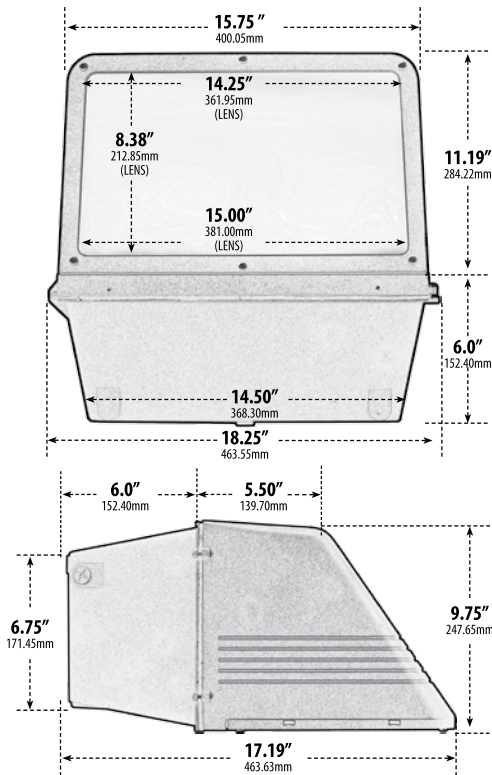

## DARK SKY LARGE WALL PACK FIXTURE

Overall Dimensions:  
18.25"W x 17.19"H x 9.75"D

Maximum Height: 17.19"  
Width: 18.25"  
Maximum Depth: 9.75"

Weight: 12.8 lbs  
Approximate Wire Length: N/A  
Box Dimensions: 19.25"W x 18.88"H x 10.63"D

- ▶ **Material:** Powder Coated Cast Aluminum
- ▶ **Lens:** Frosted, Heat Resistant, Tempered Glass Lens
- ▶ **Available Finish:** Bronze
- ▶ **ETL Approved**

| MODEL NUMBER | LAMP TYPE | ILLUMINANT TYPE | WATTS (W) | VOLTS (V) | LAMP(S) INCLUDED? |
|--------------|-----------|-----------------|-----------|-----------|-------------------|
| DW1880-MT    | HID       | HPS             | 250       | MT        | YES               |
| DW1881-MT    | HID       | HPS             | 400       | MT        | YES               |
| DW1882-MT    | HID       | MH              | 250       | MT        | YES               |
| DW1883-MT    | HID       | MH              | 400       | MT        | YES               |