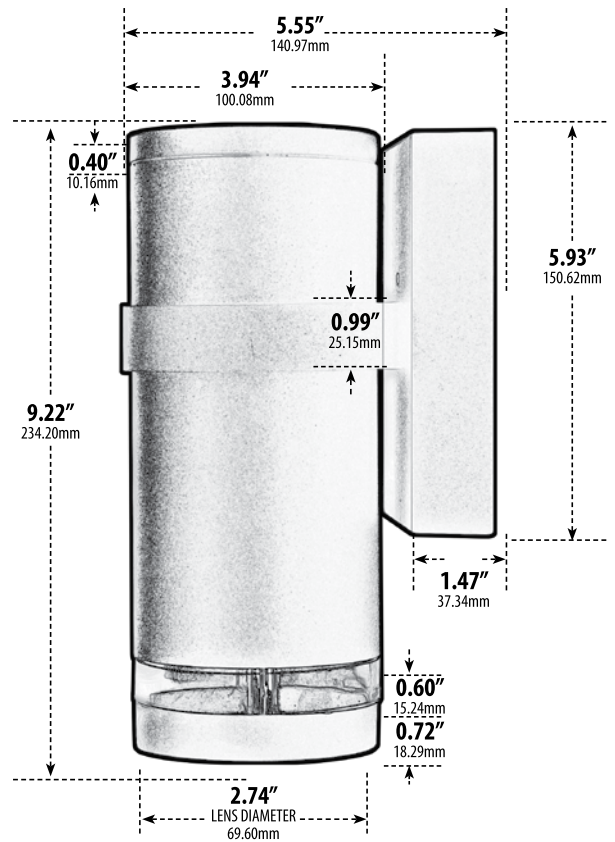

DW3550

DOWN LIGHT WALL FIXTURE

- ▶ **Material:** Powder Coated Cast Aluminum
- ▶ **Lens:** Clear, Heat Resistant, Polycarbonate Lens
- ▶ **Available Finish:** Black, Bronze, White, Verde Green
- ▶ **ETL Approved**

MODEL NUMBER	LAMP TYPE	ILLUMINANT TYPE	WATTS (W)	VOLTS (V)	LAMP(S) INCLUDED?
DW3550	PAR20	Incandescent	50	120	NO
DW3550-LED12-RGBW	A23-LED	RGB LED	12	85-265	YES
DW3553	PAR20-LED	SMD LED	7	120-277	YES

When ordering PAR20-LED, please specify color temperature: 30K or 60K

RGBW Lamp will need a remote (P-RMT-MR16-LED4W-MC) sold separately

Overall Dimensions:
9.22"H x 3.94"W x 5.55"D

Weight: 2.2 lbs
Approximate Wire Length: 7"
Box Dimensions: 9.50"H x 6.13"W x 4.63"D

DABMAR
LIGHTING