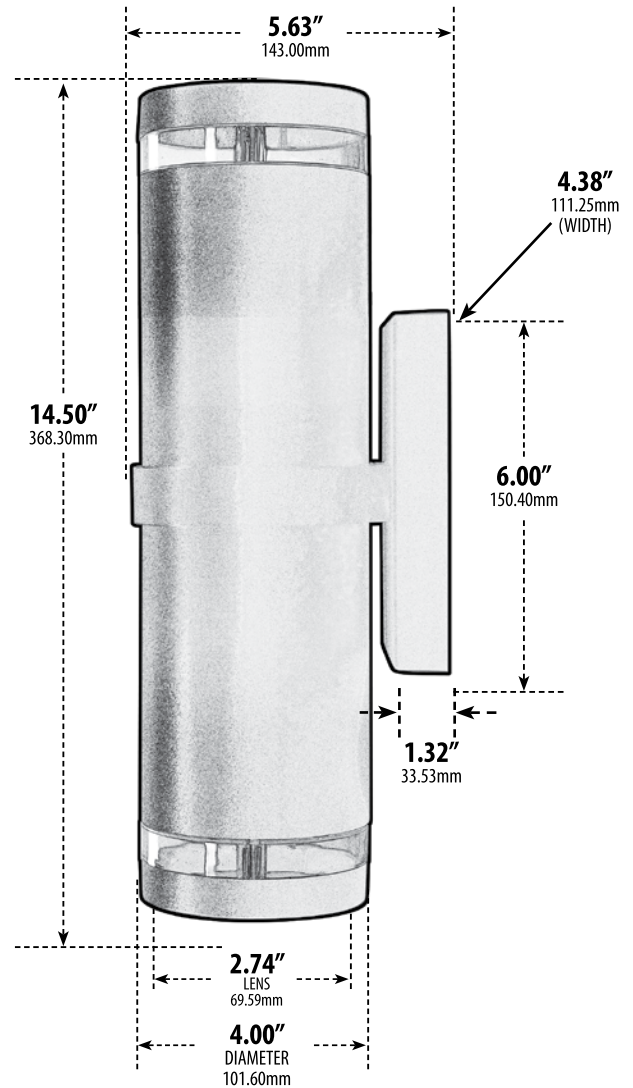

DW3560

UP AND DOWN LIGHT WALL FIXTURE

- ▶ **Material:** Powder Coated Cast Aluminum
- ▶ **Lens:** Clear, Heat Resistant, Polycarbonate Lens
- ▶ **Available Finish:** Black, Bronze, White, Verde Green
- ▶ **ETL Approved**

MODEL NUMBER	LAMP TYPE	ILLUMINANT TYPE	WATTS (W)	VOLTS (V)	LAMP(S) INCLUDED?
DW3560	PAR20	Incandescent	2 x 50	120	NO
DW3560-LED12-RGBW	A23-LED	RGB LED	2 x 12	85-265	YES
DW3563	PAR20-LED	SMD LED	2 x 7	120-277	YES

When ordering PAR20-LED, please specify color temperature: 30K or 60K
RGBW Lamp will need a remote (P-RMT-MR16-LED4W-MC) sold separately

Overall Dimensions:
 14.50"H x 4.38"W x 5.63"D

Weight: 3.0 lbs
 Approximate Wire Length: 8"
 Box Dimensions: 14.75"H x 6.19"W x 4.50"D