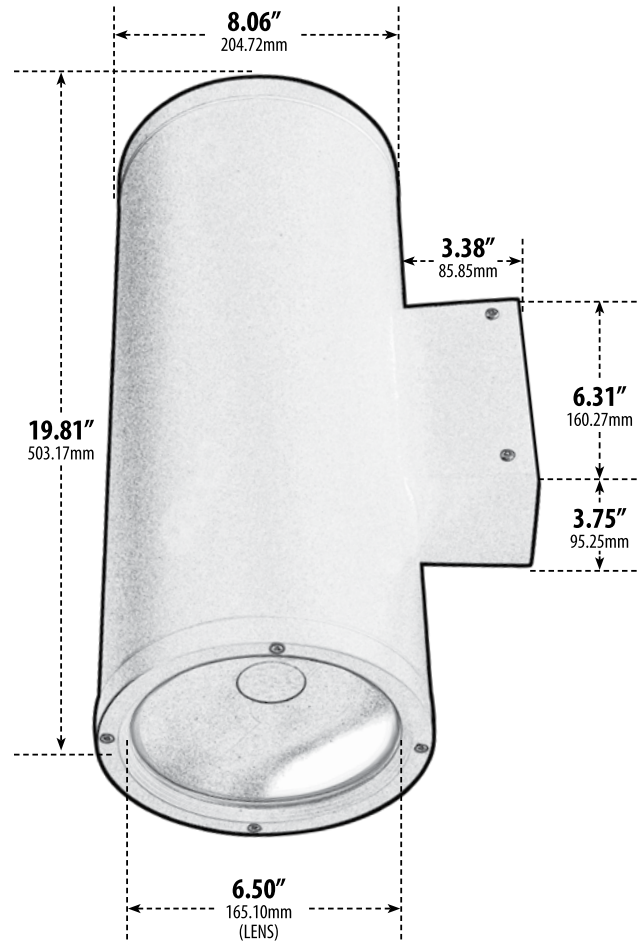

DW3701

UP AND DOWN LED WALL FIXTURE

- ▶ **Material:** Powder Coated Cast Aluminum
- ▶ **Lens:** Clear, Heat Resistant, Tempered Glass Lens
- ▶ **Available Finish:** Black, Bronze, Verde Green, White
- ▶ **Color Temperature:** 5000K
- ▶ **ETL Approval Pending**

MODEL NUMBER	LAMP TYPE	ILLUMINANT TYPE	WATTS (W)	VOLTS (V)	LAMP(S) INCLUDED?
DW3701	LED CHIP	2 LEDs	2 x 20	120-277	YES

Overall Dimensions:
8.06"W x 19.81"H x 11.44"D

Maximum Height: 19.81"
Width: 8.06"
Maximum Depth: 11.44"

Weight: 10.4 lbs
Approximate Wire Length: N/A
Box Dimensions: 12.00"W x 22.19"H x 8.63"D

DABMAR
LIGHTING

DABMAR LIGHTING INCORPORATED

2140 Eastman Ave . Oxnard, CA 93030 . 805.604.9090 . f: 805.604.9050 . www.dabmar.com