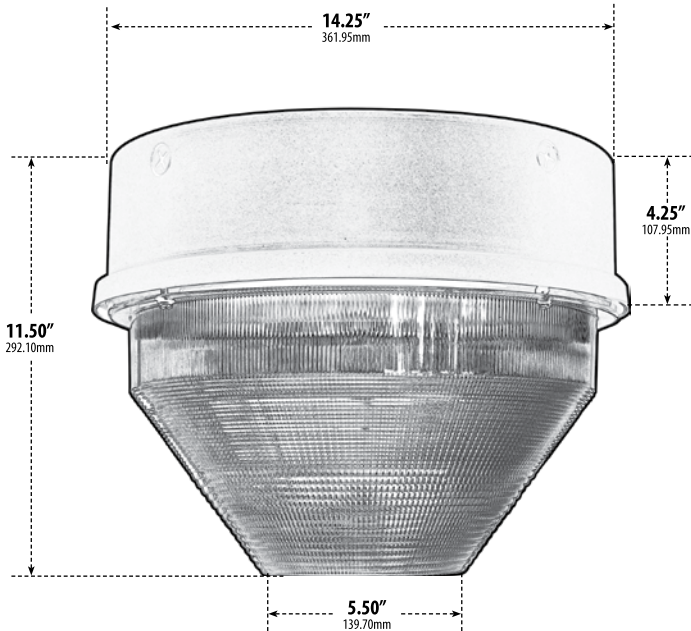

DW8720

MEDIUM ROUND CEILING FIXTURE

- ▶ **Material:** Powder Coated Cast Aluminum
- ▶ **Lens:** Clear, Prismatic, Polycarbonate Lens
- ▶ **Available Finish:** Bronze
- ▶ **ETL Approved**

MODEL NUMBER	LAMP TYPE	ILLUMINANT TYPE	WATTS (W)	VOLTS (V)	LAMP(S) INCLUDED?
DW8720	HID	HPS	70	120	YES
DW8720-MT	HID	HPS	70	MT	YES
DW8721	HID	HPS	100	120	YES
DW8721-MT	HID	HPS	100	MT	YES
DW8722	HID	HPS	150	120	YES
DW8722-MT	HID	HPS	150	MT	YES
DW8723	HID	MH	70	120	YES
DW8723-MT	HID	MH	70	MT	YES
DW8724	HID	MH	100	120	YES
DW8724-MT	HID	MH	100	MT	YES
DW8725	HID	MH	150	120	YES
DW8725-MT	HID	MH	150	MT	YES
DW8726	HID	MH	175	120	YES
DW8726-MT	HID	MH	175	MT	YES

Overall Dimensions:

15.06"W x 11.50"H x 15.06"D

Approx Wire Length: N/A

Weight: 7.0 lbs

Box Dimensions: 15.75"W x 11.81"H x 16.00"D

DABMAR
LIGHTING

DABMAR LIGHTING INCORPORATED

320 Graves Ave . Oxnard, CA 93030 . 805.604.9090 . f: 805.604.9050 . www.dabmar.com