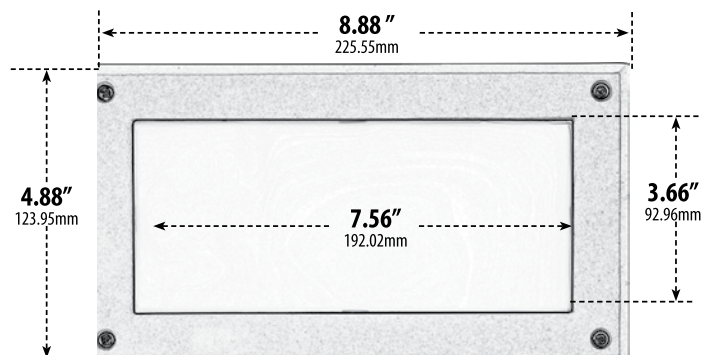

FG2000

RECESSED OPEN FACE BRICK, STEP AND WALL LIGHT

- ▶ **Material:** Fiberglass
- ▶ **Lens:** Frosted, Heat Resistant, Tempered Glass

MODEL NUMBER	LAMP TYPE	ILLUMINANT TYPE	WATTS (W)	VOLTS (V)	LAMP(S) INCLUDED?
FG2000	T10	INCANDESCENT	40	120	NO
FG2000-LED5	PL-LED	LED	5	85-264	YES
FG2000-LED7	G24-LED	TUBULAR LED	7	85-265	YES
FG2000-LED9	G24-LED	TUBULAR LED	9	85-265	YES
FG2001	PL5	FLUORESCENT	5	120	YES
FG2002	PL7	FLUORESCENT	7	120	YES
FG2003	PL9	FLUORESCENT	9	120	YES
FG2004	PLQ13	FLUORESCENT	13	120	YES
FG2005	S13-GU24	FLUORESCENT	13	120	YES
FG2007	G24-LED	100 LEDs	12	120-277	YES

- ▶ **Available Finish:** Black, Bronze, White
- ▶ **Recessed Mount**
- ▶ **Replacement Cover Plate:** P-CVR-FG2000 (sold separately)
- ▶ **ETL Approved**

LED Available in Warm or Cool White

***Resist Corrosion-Ocean Front Placement**

Overall Dimensions:
4.88"H x 8.88"W x 3.25"D

Weight: 1.60 lbs
Approximate Wire Length: N/A
Box Dimensions:
3.88"H x 9.00"W x 5.00"D

DABMAR
LIGHTING

DABMAR LIGHTING INCORPORATED

320 Graves Ave . Oxnard, CA 93030 . 805.604.9090 . f: 805.604.9050 . www.dabmar.com