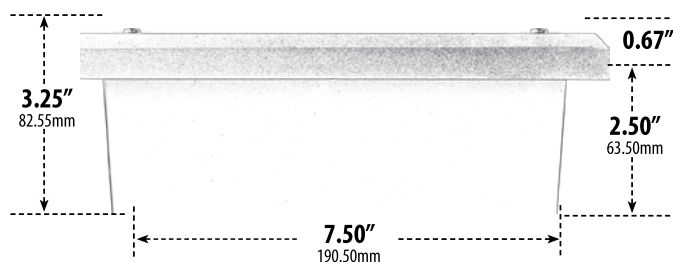

FG2000

RECESSED OPEN FACE BRICK, STEP AND WALL LIGHT

- ▶ **Material:** Fiberglass
- ▶ **Lens:** Frosted, Heat Resistant, Tempered Glass

MODEL NUMBER	LAMP TYPE	ILLUMINANT TYPE	WATTS (W)	VOLTS (V)	LAMP(S) INCLUDED?
FG2000	T10	INCANDESCENT	40	120	NO
FG2000-LED5	PL-LED	LED	5	85-264	YES
FG2000-LED7	G24-LED	TUBULAR LED	7	85-265	YES
FG2000-LED9	G24-LED	TUBULAR LED	9	85-265	YES
FG2001	PL5	FLUORESCENT	5	120	YES
FG2002	PL7	FLUORESCENT	7	120	YES
FG2003	PL9	FLUORESCENT	9	120	YES
FG2004	PLQ13	FLUORESCENT	13	120	YES
FG2005	S13-GU24	FLUORESCENT	13	120	YES
FG2007	G24-LED	100 LEDs	12	120-277	YES

- ▶ **Available Finish:** Black, Bronze, White
- ▶ **Recessed Mount**
- ▶ **Replacement Cover Plate:** P-CVR-FG2000 (sold separately)
- ▶ **ETL Approved**

LED Available in Warm or Cool White

***Resist Corrosion-Ocean Front Placement**

Overall Dimensions:
4.88"H x 8.88"W x 3.25"D

Weight: 1.60 lbs
Approximate Wire Length: N/A
Box Dimensions:
3.88"H x 9.00"W x 5.00"D

DABMAR
LIGHTING

DABMAR LIGHTING INCORPORATED

320 Graves Ave . Oxnard, CA 93030 . 805.604.9090 . f: 805.604.9050 . www.dabmar.com
4693 19th Street Ct E . Bradenton, FL 34203