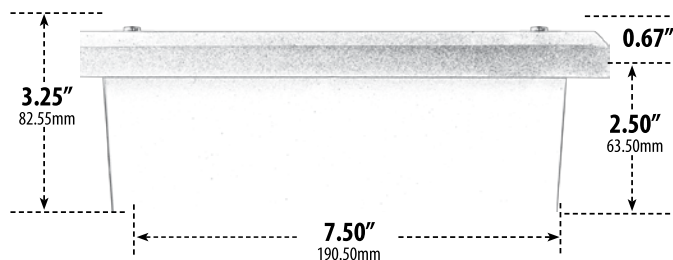

FG2000

RECESSED OPEN FACE BRICK, STEP AND WALL LIGHT

- ▶ **Material:** Fiberglass
- ▶ **Lens:** Frosted, Heat Resistant, Tempered Glass

MODEL NUMBER	LAMP TYPE	ILLUMINANT TYPE	WATTS (W)	VOLTS (V)	LAMP(S) INCLUDED?
FG2000	T10	INCANDESCENT	40	120	NO
FG2000-LED5	PL-LED	LED	5	85-264	YES
FG2000-LED7	G24-LED	TUBULAR LED	7	85-265	YES
FG2000-LED9	G24-LED	TUBULAR LED	9	85-265	YES
FG2001	PL5	FLUORESCENT	5	120	YES
FG2002	PL7	FLUORESCENT	7	120	YES
FG2003	PL9	FLUORESCENT	9	120	YES
FG2004	PLQ13	FLUORESCENT	13	120	YES
FG2005	S13-GU24	FLUORESCENT	13	120	YES
FG2007	G24-LED	100 LEDs	12	120-277	YES

- ▶ **Available Finish:** Black, Bronze, White
- ▶ **Recessed Mount**
- ▶ **Replacement Cover Plate:** P-CVR-FG2000 (sold separately)
- ▶ **ETL Approved**

LED Available in Warm or Cool White

***Resist Corrosion-Ocean Front Placement**

Overall Dimensions:
4.88"H x 8.88"W x 3.25"D

Weight: 1.60 lbs
Approximate Wire Length: N/A
Box Dimensions:
3.88"H x 9.00"W x 5.00"D

DABMAR
LIGHTING

DABMAR LIGHTING INCORPORATED

320 Graves Ave . Oxnard, CA 93030 . 805.604.9090 . f: 805.604.9050 . www.dabmar.com