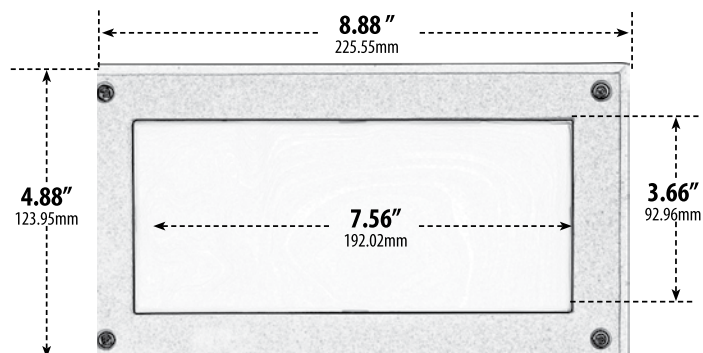

FG2000

RECESSED OPEN FACE BRICK, STEP AND WALL LIGHT

- ▶ **Material:** Fiberglass
- ▶ **Lens:** Frosted, Heat Resistant, Tempered Glass

MODEL NUMBER	LAMP TYPE	ILLUMINANT TYPE	WATTS (W)	VOLTS (V)	LAMP(S) INCLUDED?
FG2000	T10	INCANDESCENT	40	120	NO
FG2000-LED5	PL-LED	LED	5	85-264	YES
FG2000-LED7	G24-LED	TUBULAR LED	7	85-265	YES
FG2000-LED9	G24-LED	TUBULAR LED	9	85-265	YES
FG2001	PL5	FLUORESCENT	5	120	YES
FG2002	PL7	FLUORESCENT	7	120	YES
FG2003	PL9	FLUORESCENT	9	120	YES
FG2004	PLQ13	FLUORESCENT	13	120	YES
FG2005	S13-GU24	FLUORESCENT	13	120	YES
FG2007	G24-LED	100 LEDs	12	120-277	YES

- ▶ **Available Finish:** Black, Bronze, White
- ▶ **Recessed Mount**
- ▶ **Replacement Cover Plate:** P-CVR-FG2000 (sold separately)
- ▶ **ETL Approved**

LED Available in Warm or Cool White

***Resist Corrosion-Ocean Front Placement**

Overall Dimensions:
4.88"H x 8.88"W x 3.25"D

Weight: 1.60 lbs
Approximate Wire Length: N/A
Box Dimensions:
3.88"H x 9.00"W x 5.00"D

DABMAR
LIGHTING

DABMAR LIGHTING INCORPORATED

320 Graves Ave . Oxnard, CA 93030 . 805.604.9090 . f: 805.604.9050 . www.dabmar.com
4693 19th Street Ct E . Bradenton, FL 34203