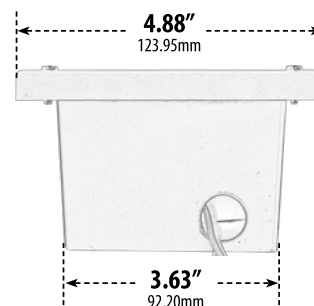

FG2000

RECESSED OPEN FACE BRICK, STEP AND WALL LIGHT

- ▶ **Material:** Fiberglass
- ▶ **Lens:** Frosted, Heat Resistant, Tempered Glass

MODEL NUMBER	LAMP TYPE	ILLUMINANT TYPE	WATTS (W)	VOLTS (V)	LAMP(S) INCLUDED?
FG2000	T10	INCANDESCENT	40	120	NO
FG2000-LED5	PL-LED	LED	5	85-264	YES
FG2000-LED7	G24-LED	TUBULAR LED	7	85-265	YES
FG2000-LED9	G24-LED	TUBULAR LED	9	85-265	YES
FG2001	PL5	FLUORESCENT	5	120	YES
FG2002	PL7	FLUORESCENT	7	120	YES
FG2003	PL9	FLUORESCENT	9	120	YES
FG2004	PLQ13	FLUORESCENT	13	120	YES
FG2005	S13-GU24	FLUORESCENT	13	120	YES
FG2007	G24-LED	100 LEDs	12	120-277	YES

- ▶ **Available Finish:** Black, Bronze, White
- ▶ **Recessed Mount**
- ▶ **Replacement Cover Plate:** P-CVR-FG2000 (sold separately)
- ▶ **ETL Approved**

LED Available in Warm or Cool White

***Resist Corrosion-Ocean Front Placement**

Overall Dimensions:
4.88"H x 8.88"W x 3.25"D

Weight: 1.60 lbs
Approximate Wire Length: N/A
Box Dimensions:
3.88"H x 9.00"W x 5.00"D

DABMAR
LIGHTING

DABMAR LIGHTING INCORPORATED

320 Graves Ave . Oxnard, CA 93030 . 805.604.9090 . f: 805.604.9050 . www.dabmar.com
4693 19th Street Ct E . Bradenton, FL 34203