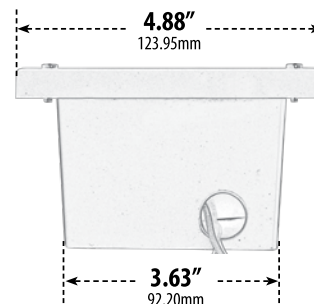

FG2000

RECESSED OPEN FACE BRICK, STEP AND WALL LIGHT

- ▶ **Material:** Fiberglass
- ▶ **Lens:** Frosted, Heat Resistant, Tempered Glass

MODEL NUMBER	LAMP TYPE	ILLUMINANT TYPE	WATTS (W)	VOLTS (V)	LAMP(S) INCLUDED?
FG2000	T10	INCANDESCENT	40	120	NO
FG2000-LED5	PL-LED	LED	5	85-264	YES
FG2000-LED7	G24-LED	TUBULAR LED	7	85-265	YES
FG2000-LED9	G24-LED	TUBULAR LED	9	85-265	YES
FG2001	PL5	FLUORESCENT	5	120	YES
FG2002	PL7	FLUORESCENT	7	120	YES
FG2003	PL9	FLUORESCENT	9	120	YES
FG2004	PLQ13	FLUORESCENT	13	120	YES
FG2005	S13-GU24	FLUORESCENT	13	120	YES
FG2007	G24-LED	100 LEDs	12	120-277	YES

- ▶ **Available Finish:** Black, Bronze, White
- ▶ **Recessed Mount**
- ▶ **Replacement Cover Plate:** P-CVR-FG2000 (sold separately)
- ▶ **ETL Approved**

LED Available in Warm or Cool White

***Resist Corrosion-Ocean Front Placement**

Overall Dimensions:
4.88"H x 8.88"W x 3.25"D

Weight: 1.60 lbs
Approximate Wire Length: N/A
Box Dimensions:
3.88"H x 9.00"W x 5.00"D

DABMAR
LIGHTING

DABMAR LIGHTING INCORPORATED

320 Graves Ave . Oxnard, CA 93030 . 805.604.9090 . f: 805.604.9050 . www.dabmar.com