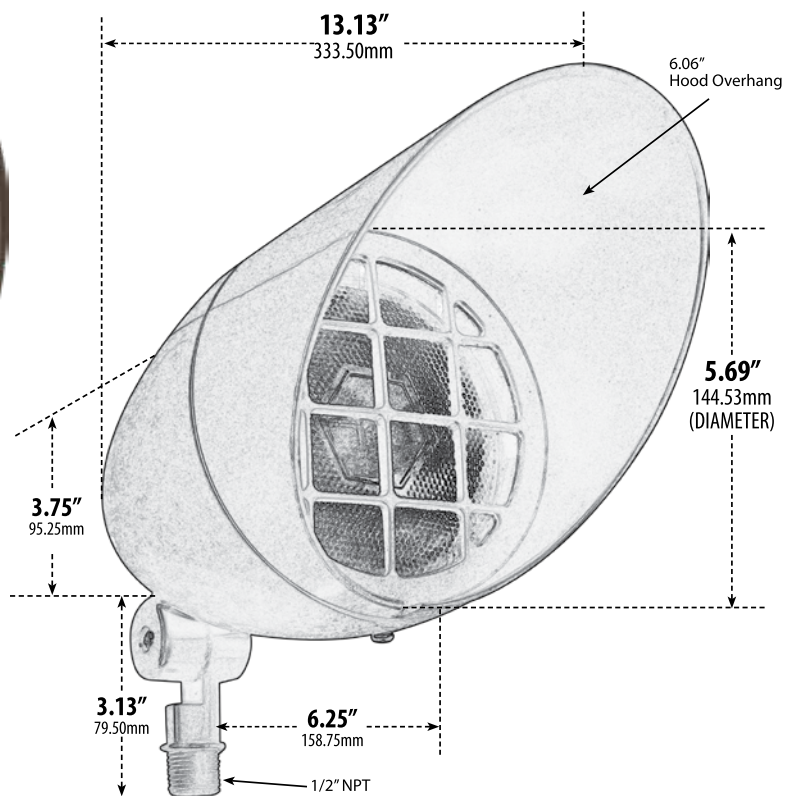

FG23

DIRECTIONAL SPOT LIGHT WITH HOOD

- ▶ **Material:** Fiberglass
- ▶ **Lens:** Clear, Heat Resistant, Tempered Glass
- ▶ **Lamp:** PAR38 (90W Maximum)

MODEL NUMBER	LAMP TYPE	ILLUMINANT TYPE	WATTS (W)	VOLTS (V)	LAMP(S) INCLUDED?
FG23	PAR38	INCANDESCENT	90	120	NO
FG23-LED18F	PAR38-LED	LED FLOOD	18	120-277	YES
FG23-LED18S	PAR38-LED	LED SPOT	18	120-277	YES
FG23-LED12-RGBW	A23-LED	LED	12	85-265	YES

- ▶ **Adjustable Knuckle with 1/2" NPT**
- ▶ **Ground Spike Available:** LV-S6 (sold separately)
- ▶ **Available Color:** Black, Bronze
- ▶ **RGBW Lamp Requires/Remote:** P-RMT-MR16-LED-4W-MC (sold separately)
- ▶ **ETL Approved**

LED Available in Warm or Cool White

Overall Dimensions:
7.50"H x 5.69"W x 13.13"D

Maximum Height: 15.75"
Minimum Height: 7.50"
Width: 3.25"
Maximum Depth: 13.13"
Minimum Depth: 6.00"

Weight: 2.2 lbs
Approximate Wire Length: 14"
Box Dimensions:
12.75"H x 6.88"W x 6.88"D